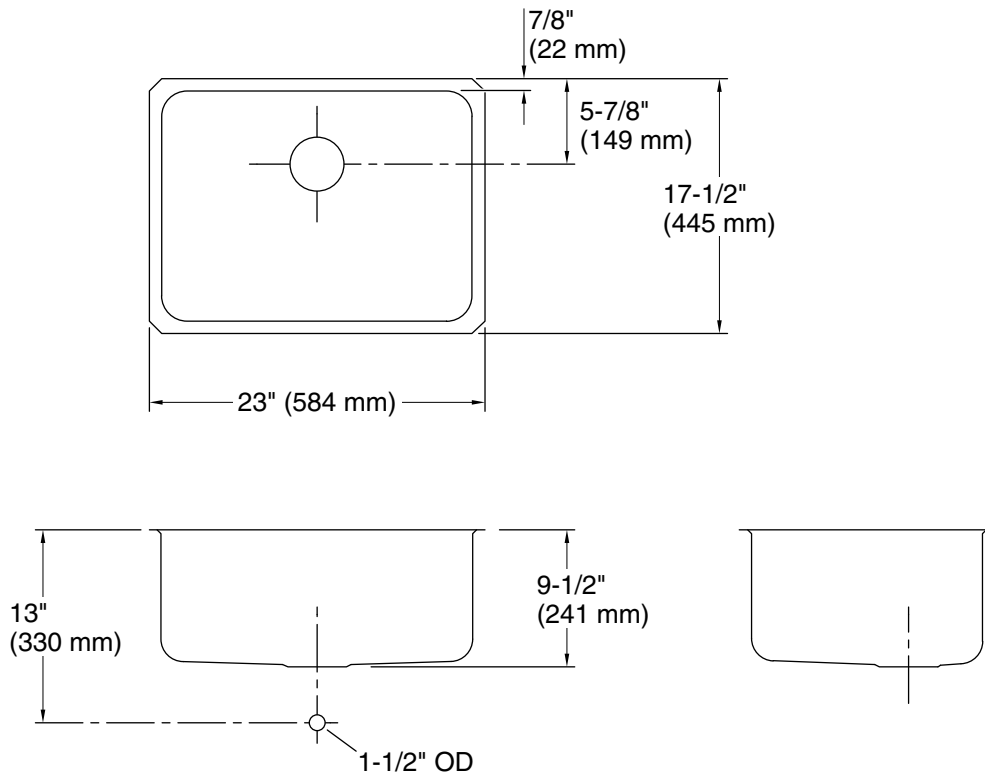

### Technical Information

All product dimensions are nominal.

Basin configuration: Single Bowl

Min. base cabinet width: 27" (686 mm)

Bowl area (Center): Length: 21-1/4" (540 mm)  
Width: 15-3/4" (400 mm)  
Bowl depth: 9-1/2" (241 mm)  
Water depth: 9-1/2" (241 mm)

Drain hole: 3-3/4" (94 mm)

Template: 113193, required, included