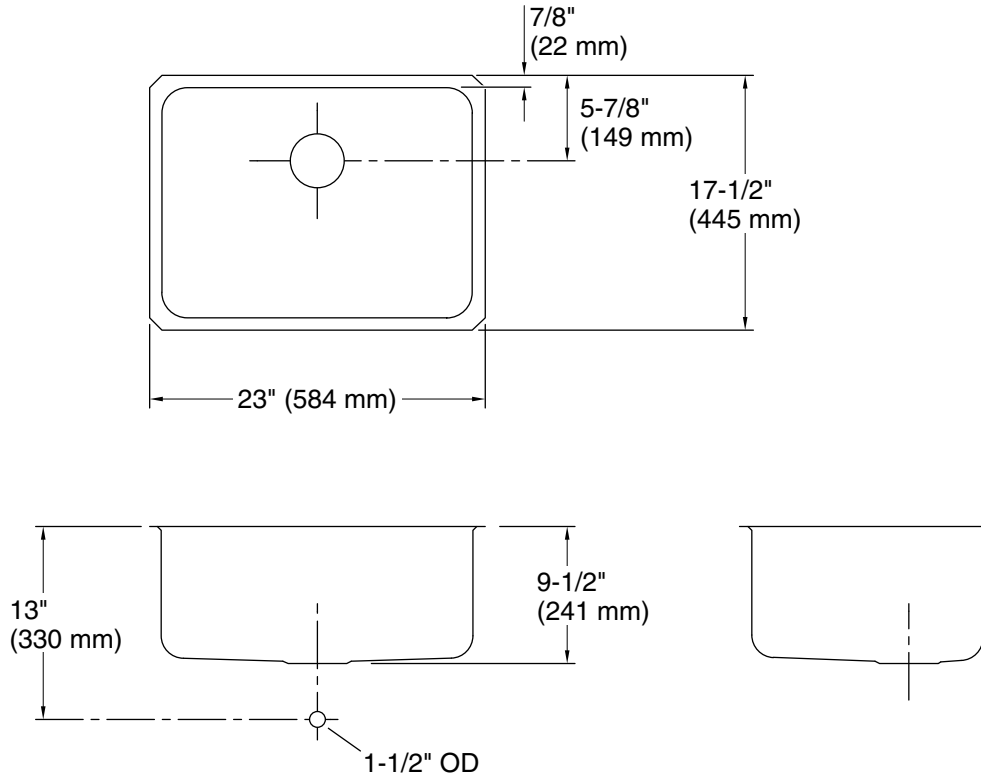

Undertone®

23" undermount single-bowl kitchen sink
K-3325

Features

- 27" (686 mm) minimum base cabinet width
- Single bowl
- 9-1/2" (241 mm) depth provides generous workspace
- Rear drain placement increases cabinet storage space underneath sink
- Includes installation hardware
- Sink drain with strainer sold separately

Technical Information

All product dimensions are nominal.

Basin configuration: Single Bowl

Min. base cabinet width: 27" (686 mm)

Bowl area (Center): Length: 21-1/4" (540 mm)
Width: 15-3/4" (400 mm)
Bowl depth: 9-1/2" (241 mm)
Water depth: 9-1/2" (241 mm)