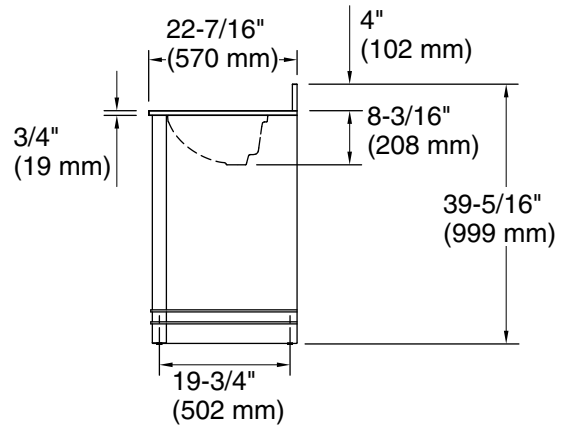

Features

- Set includes cabinet, precut quartz vanity top, backsplash, sink, Pinstripe® cabinet hardware in Vibrant® Brushed Nickel
- Bianco Bella quartz vanity top and backsplash add beauty and long-lasting durability
- Rectangular vitreous china sink preinstalled on vanity top to simplify installation
- Push-to-open tip-out drawer conveniently stores small, frequently used items
- Two doors with one adjustable shelf for personalized organization
- Vanity top has single faucet hole with knock-out holes for optional 8" (203 mm) widespread faucet configuration
- Soft-close doors prevent slamming
- Cabinet includes leg levelers to accommodate uneven floors
- Coordinates with the K-38554 Bianco Bella side splash (sold separately)
- Includes an optional finish-matched filler strip to close the gap between the vanity and the wall if installed adjacent to the wall

Color	Code	Description
	WEK	Light Oak
	DWG	Ferrous Grey

Technical Information

All product dimensions are nominal.

Lighting included: No

Notes

Install this product according to the installation instructions.