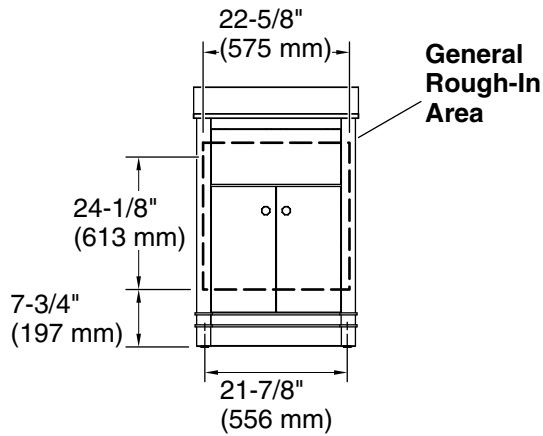

Features

- Set includes cabinet, precut quartz vanity top, backsplash, sink, Pinstripe® cabinet hardware in Vibrant® Brushed Nickel
- Bianco Bella quartz vanity top and backsplash add beauty and long-lasting durability
- Rectangular vitreous china sink preinstalled on vanity top to simplify installation
- Push-to-open tip-out drawer conveniently stores small, frequently used items
- Two doors with one adjustable shelf for personalized organization
- Vanity top has single faucet hole with knock-out holes for optional 8" (203 mm) widespread faucet configuration
- Soft-close doors prevent slamming
- Cabinet includes leg levelers to accommodate uneven floors
- Coordinates with the K-38554 Bianco Bella side splash (sold separately)
- Includes an optional finish-matched filler strip to close the gap between the vanity and the wall if installed adjacent to the wall

Color	Code	Description
	WEK	Light Oak
	DWG	Ferrous Grey

Technical Information

All product dimensions are nominal.

Lighting included: No

Notes

Install this product according to the installation instructions.