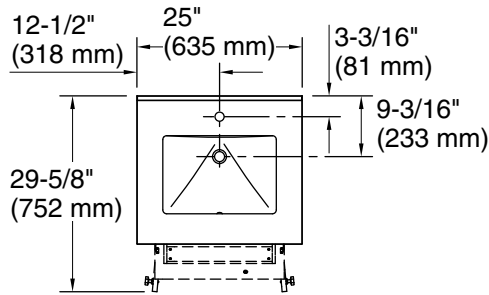

Color	Code	Description
	WEK	Light Oak
	DWG	Ferrous Grey

Technical Information

All product dimensions are nominal.

Lighting included: No

Notes

Install this product according to the installation instructions.