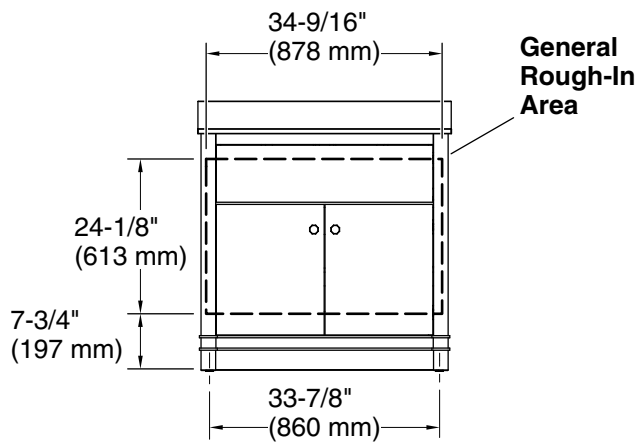

Features

- Set includes cabinet, precut quartz vanity top, backsplash, sink, Pinstripe® cabinet hardware in Vibrant® Brushed Nickel
- Bianco Bella quartz vanity top and backsplash add beauty and long-lasting durability
- Rectangular vitreous china sink preinstalled on vanity top to simplify installation
- Push-to-open tip-out drawer conveniently stores small, frequently used items
- Two doors with one adjustable shelf for personalized organization
- Vanity top has single faucet hole with knock-out holes for optional 8" (203 mm) widespread faucet configuration
- Soft-close doors prevent slamming
- Cabinet includes leg levelers to accommodate uneven floors
- Coordinates with the K-38554 Bianco Bella side splash (sold separately)
- Includes an optional finish-matched filler strip to close the gap between the vanity and the wall if installed adjacent to the wall

Color	Code	Description
	DWG	Ferrous Grey
	WEK	Light Oak

Technical Information

All product dimensions are nominal.

Lighting included: No

Notes

Install this product according to the installation instructions.