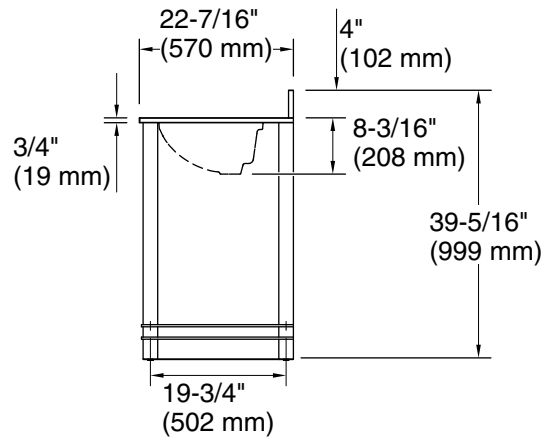

Features

- Set includes cabinet, precut quartz vanity top, backsplash, sink, Pinstripe® cabinet hardware in Vibrant® Brushed Nickel
- Bianco Bella quartz vanity top and backsplash add beauty and long-lasting durability
- Rectangular vitreous china sink preinstalled on vanity top to simplify installation
- Push-to-open tip-out drawer conveniently stores small, frequently used items
- Two doors with one adjustable shelf for personalized organization
- Vanity top has single faucet hole with knock-out holes for optional 8" (203 mm) widespread faucet configuration
- Soft-close doors prevent slamming
- Cabinet includes leg levelers to accommodate uneven floors
- Coordinates with the K-38554 Bianco Bella side splash (sold separately)
- Includes an optional finish-matched filler strip to close the gap between the vanity and the wall if installed adjacent to the wall

Color	Code	Description
	DWG	Ferrous Grey
	WEK	Light Oak

Technical Information

All product dimensions are nominal.

Lighting included: No

Notes

Install this product according to the installation instructions.