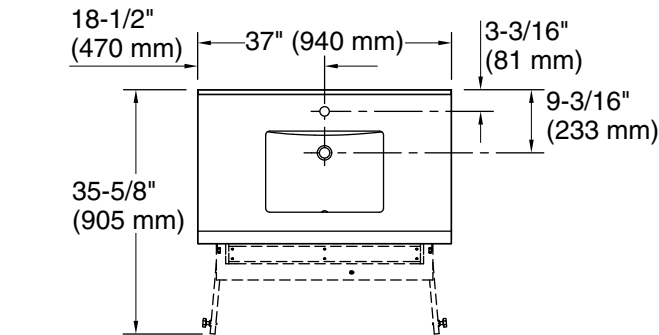

Features

- Set includes cabinet, precut quartz vanity top, backsplash, sink, Pinstripe® cabinet hardware in Vibrant® Brushed Nickel
- Bianco Bella quartz vanity top and backsplash add beauty and long-lasting durability
- Rectangular vitreous china sink preinstalled on vanity top to simplify installation
- Push-to-open tip-out drawer conveniently stores small, frequently used items
- Two doors with one adjustable shelf for personalized organization
- Vanity top has single faucet hole with knock-out holes for optional 8" (203 mm) widespread faucet configuration
- Soft-close doors prevent slamming
- Cabinet includes leg levelers to accommodate uneven floors
- Coordinates with the K-38554 Bianco Bella side splash (sold separately)
- Includes an optional finish-matched filler strip to close the gap between the vanity and the wall if installed adjacent to the wall

Color	Code	Description
	DWG	Ferrous Grey
	WEK	Light Oak

Technical Information

All product dimensions are nominal.

Lighting included: No

Notes

Install this product according to the installation instructions.