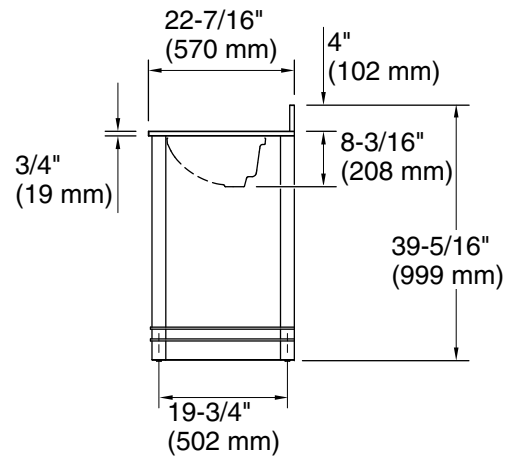

Features

- Set includes cabinet, precut quartz vanity top, backsplash, sink, Pinstripe® cabinet hardware in Vibrant® Brushed Nickel
- Bianco Bella quartz vanity top and backsplash add beauty and long-lasting durability
- Rectangular vitreous china sink preinstalled on vanity top to simplify installation
- Vanity top has single faucet hole with knock-out holes for optional 8" (203 mm) widespread faucet configuration
- Push-to-open tip-out drawer conveniently stores small, frequently used items
- Two doors with one adjustable shelf for personalized organization
- Full-extension 14-3/4" (375 mm) top drawers
- Full-extension 16-3/4" (425 mm) deep bottom drawers provide ample storage
- Soft-close doors prevent slamming
- Solid wood drawers with dovetail construction
- Removable dividers in top drawer to personalize drawer organization
- Cabinet includes leg levelers to accommodate uneven floors
- Coordinates with the K-38554 Bianco Bella side splash (sold separately)
- Includes an optional finish-matched filler strip to close the gap between the vanity and the wall if installed adjacent to the wall

Color	Code	Description
	DWG	Ferrous Grey
	WEK	Light Oak

Technical Information

All product dimensions are nominal.

Lighting included: No

Notes

Install this product according to the installation instructions.