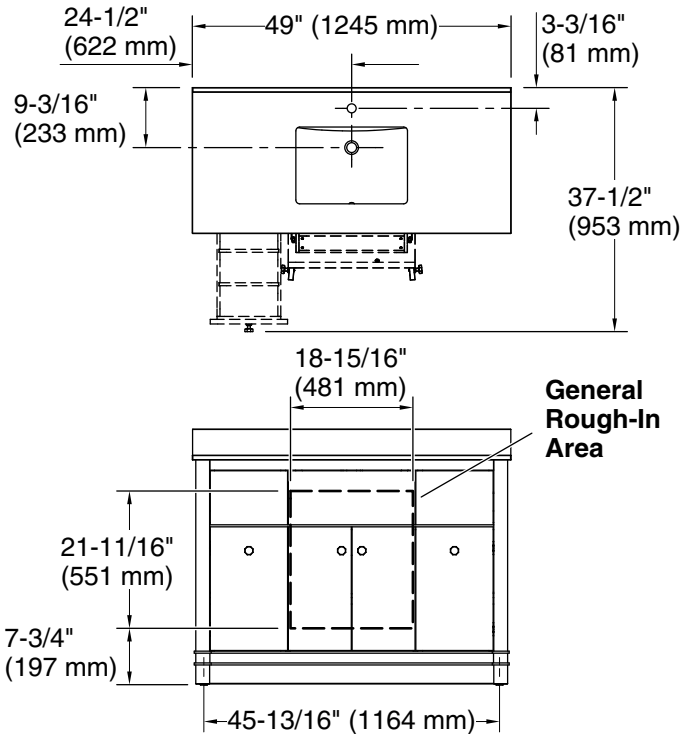

Features

- Set includes cabinet, precut quartz vanity top, backsplash, sink, Pinstripe® cabinet hardware in Vibrant® Brushed Nickel
- Bianco Bella quartz vanity top and backsplash add beauty and long-lasting durability
- Rectangular vitreous china sink preinstalled on vanity top to simplify installation
- Vanity top has single faucet hole with knock-out holes for optional 8" (203 mm) widespread faucet configuration
- Push-to-open tip-out drawer conveniently stores small, frequently used items
- Two doors with one adjustable shelf for personalized organization
- Full-extension 14-3/4" (375 mm) top drawers
- Full-extension 16-3/4" (425 mm) deep bottom drawers provide ample storage
- Soft-close doors prevent slamming
- Solid wood drawers with dovetail construction
- Removable dividers in top drawer to personalize drawer organization
- Cabinet includes leg levelers to accommodate uneven floors
- Coordinates with the K-38554 Bianco Bella side splash (sold separately)
- Includes an optional finish-matched filler strip to close the gap between the vanity and the wall if installed adjacent to the wall

Color	Code	Description
	DWG	Ferrous Grey
	WEK	Light Oak

Technical Information

All product dimensions are nominal.

Lighting included: No

Notes

Install this product according to the installation instructions.