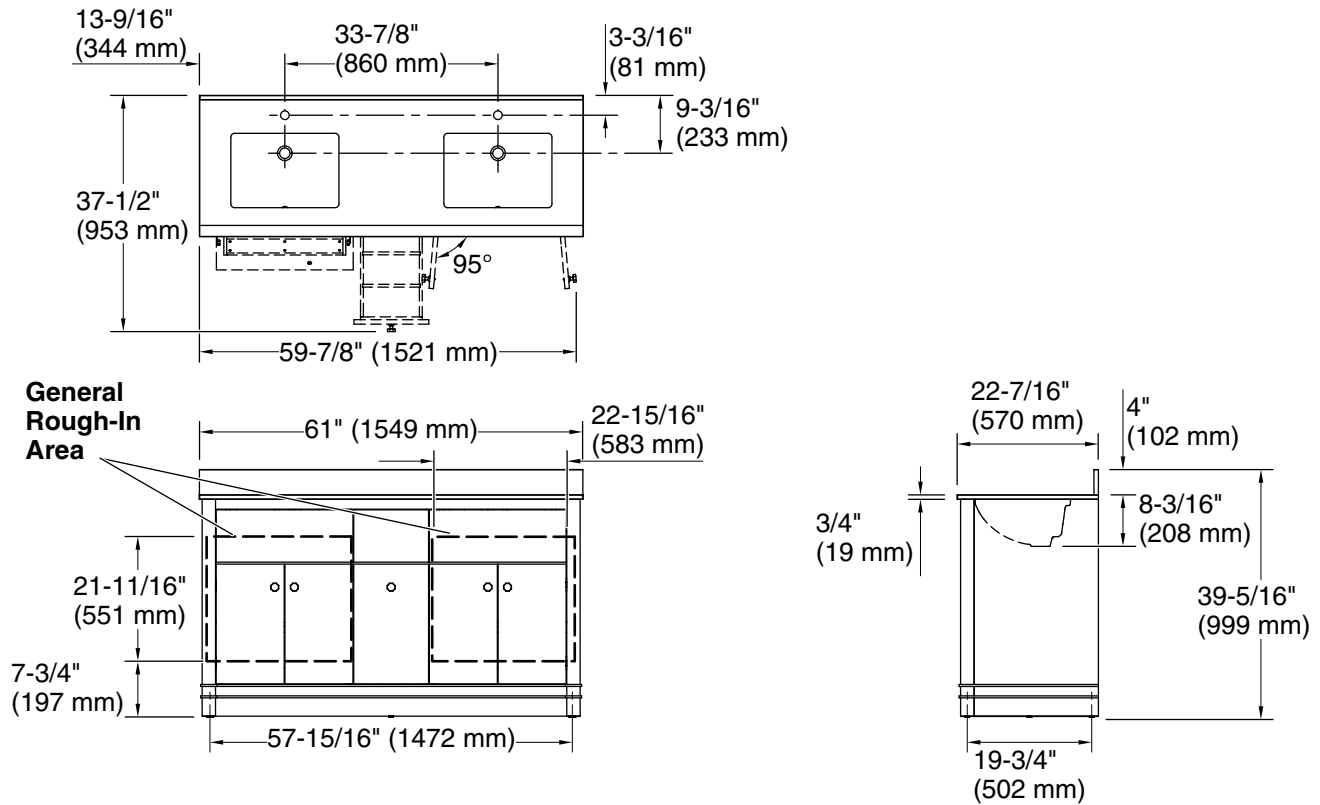

Features

- Set includes cabinet, precut quartz vanity top, backsplash, two sinks, Pinstripe® cabinet hardware in Vibrant® Brushed Nickel
- Bianco Bella quartz vanity top and backsplash add beauty and long-lasting durability
- Rectangular vitreous china sink preinstalled on vanity top to simplify installation
- Vanity top has single faucet hole with knock-out holes for optional 8" (203 mm) widespread faucet configuration at each sink location
- Push-to-open tip-out drawers conveniently store small, frequently used items
- Four doors with two adjustable shelves for personalized organization
- Full-extension 14-3/4" (375 mm) top drawer
- Full-extension 16-3/4" (425 mm) deep drawer provides ample storage
- Soft-close doors prevent slamming
- Solid wood drawers with dovetail construction
- Removable dividers in top drawer to personalize drawer organization
- Cabinet includes leg levelers to accommodate uneven floors
- Coordinates with the K-38554 Bianco Bella side splash (sold separately)
- Includes an optional finish-matched filler strip to close the gap between the vanity and the wall if installed adjacent to the wall

Color	Code	Description
	DWG	Ferrous Grey
	WEK	Light Oak

Technical Information

All product dimensions are nominal.

Lighting included: No

Notes

Install this product according to the installation instructions.