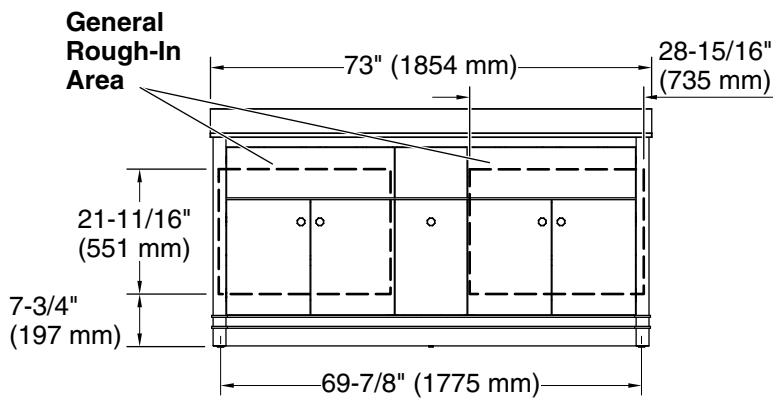

Features

- Set includes cabinet, precut quartz vanity top, backsplash, two sinks, Pinstripe® cabinet hardware in Vibrant® Brushed Nickel
- Bianco Bella quartz vanity top and backsplash add beauty and long-lasting durability
- Rectangular vitreous china sink preinstalled on vanity top to simplify installation
- Vanity top has single faucet hole with knock-out holes for optional 8" (203 mm) widespread faucet configuration at each sink location
- Push-to-open tip-out drawers conveniently store small, frequently used items
- Four doors with two adjustable shelves for personalized organization
- Full-extension 14-3/4" (375 mm) top drawer
- Full-extension 16-3/4" (425 mm) deep drawer provides ample storage
- Soft-close doors prevent slamming
- Solid wood drawers with dovetail construction
- Removable dividers in top drawer to personalize drawer organization
- Cabinet includes leg levelers to accommodate uneven floors
- Coordinates with the K-38554 Bianco Bella side splash (sold separately)
- Includes an optional finish-matched filler strip to close the gap between the vanity and the wall if installed adjacent to the wall

Color	Code	Description
	WEK	Light Oak
	DWG	Ferrous Grey

Technical Information

All product dimensions are nominal.

Lighting included: No

Notes

Install this product according to the installation instructions.