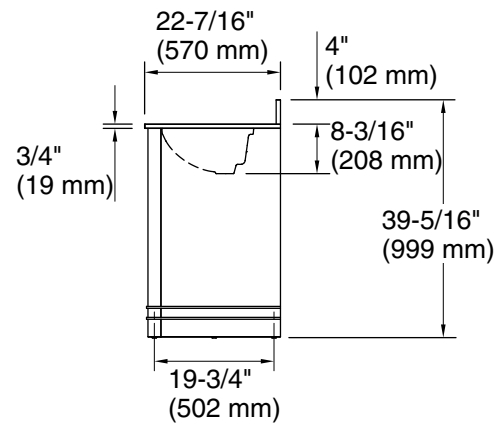

Features

- Set includes cabinet, precut quartz vanity top, backsplash, two sinks, Pinstripe® cabinet hardware in Vibrant® Brushed Nickel
- Bianco Bella quartz vanity top and backsplash add beauty and long-lasting durability
- Rectangular vitreous china sink preinstalled on vanity top to simplify installation
- Vanity top has single faucet hole with knock-out holes for optional 8" (203 mm) widespread faucet configuration at each sink location
- Push-to-open tip-out drawers conveniently store small, frequently used items
- Four doors with two adjustable shelves for personalized organization
- Full-extension 14-3/4" (375 mm) top drawer
- Full-extension 16-3/4" (425 mm) deep drawer provides ample storage
- Soft-close doors prevent slamming
- Solid wood drawers with dovetail construction
- Removable dividers in top drawer to personalize drawer organization
- Cabinet includes leg levelers to accommodate uneven floors
- Coordinates with the K-38554 Bianco Bella side splash (sold separately)
- Includes an optional finish-matched filler strip to close the gap between the vanity and the wall if installed adjacent to the wall

Color	Code	Description
	WEK	Light Oak
	DWG	Ferrous Grey

Technical Information

All product dimensions are nominal.

Lighting included: No

Notes

Install this product according to the installation instructions.