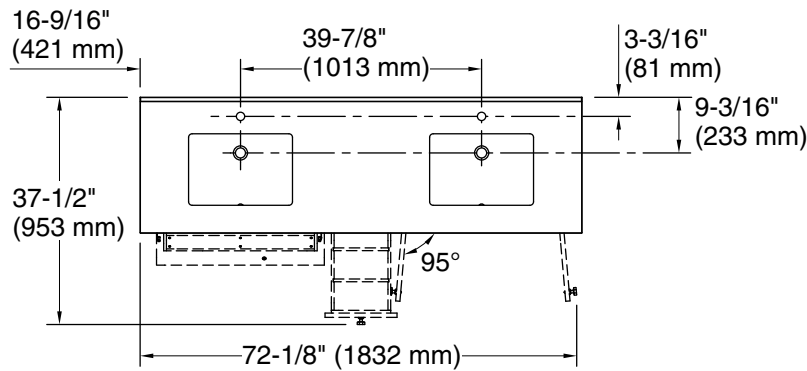

Features

- Set includes cabinet, precut quartz vanity top, backsplash, two sinks, Pinstripe® cabinet hardware in Vibrant® Brushed Nickel
- Bianco Bella quartz vanity top and backsplash add beauty and long-lasting durability
- Rectangular vitreous china sink preinstalled on vanity top to simplify installation
- Vanity top has single faucet hole with knock-out holes for optional 8" (203 mm) widespread faucet configuration at each sink location
- Push-to-open tip-out drawers conveniently store small, frequently used items
- Four doors with two adjustable shelves for personalized organization
- Full-extension 14-3/4" (375 mm) top drawer
- Full-extension 16-3/4" (425 mm) deep drawer provides ample storage
- Soft-close doors prevent slamming
- Solid wood drawers with dovetail construction
- Removable dividers in top drawer to personalize drawer organization
- Cabinet includes leg levelers to accommodate uneven floors
- Coordinates with the K-38554 Bianco Bella side splash (sold separately)
- Includes an optional finish-matched filler strip to close the gap between the vanity and the wall if installed adjacent to the wall

Color	Code	Description
	WEK	Light Oak
	DWG	Ferrous Grey

Technical Information

All product dimensions are nominal.

Lighting included: No

Notes

Install this product according to the installation instructions.