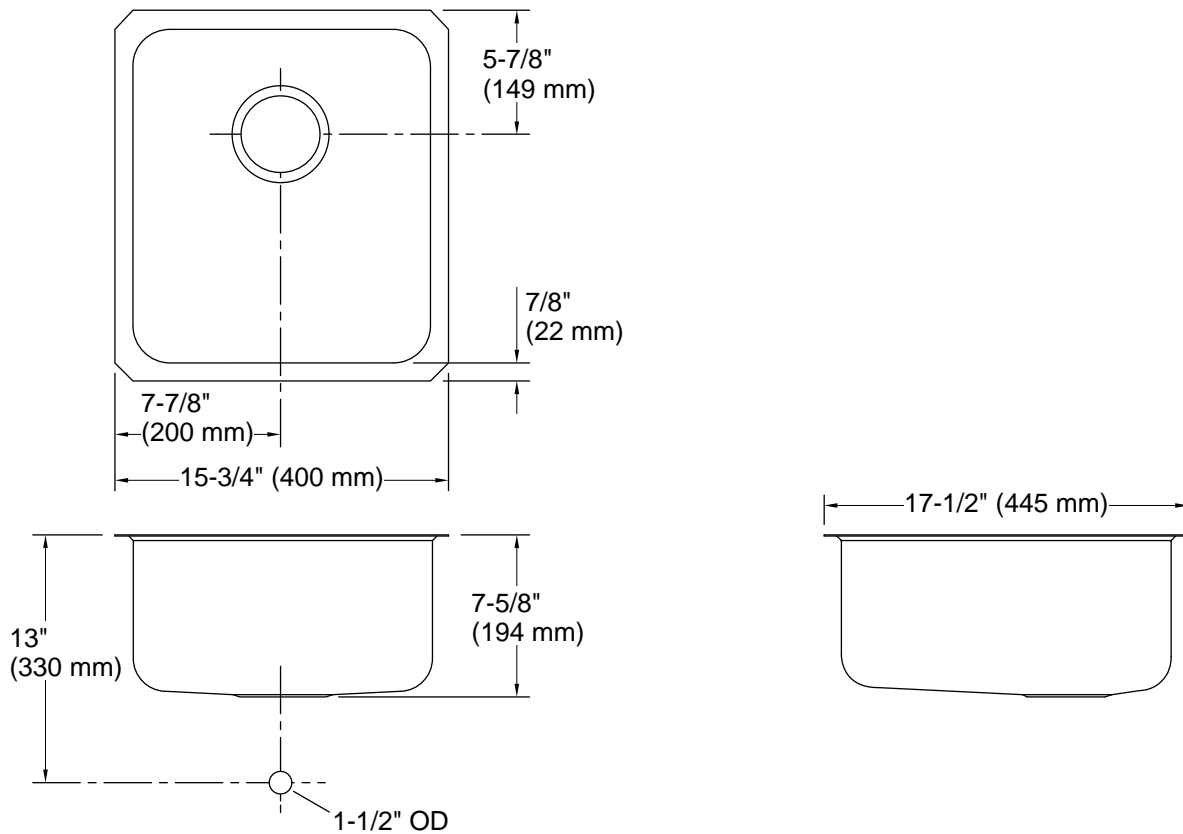

Undertone®
15-3/4" undermount single-bowl bar sink
K-3331

Features

- 21" (533 mm) minimum base cabinet width
- Single bowl
- 7-1/2" (191 mm) depth
- Rear drain placement increases cabinet storage space underneath sink
- Includes installation hardware

See website for detailed warranty information.

Technical Information

All product dimensions are nominal.

Basin configuration: Single Bowl
 Min. base cabinet width: 21" (533 mm)

Bowl area (Only): Length: 14" (356 mm)
 Width: 15-3/4" (400 mm)
 Bowl depth: 7-1/2" (191 mm)
 Water depth: 7-1/2" (191 mm)

Drain hole: 3-5/8" (92 mm)

Template: 111134-7, required, included

Notes

Install this product according to the installation instructions.

ADA compliant when installed to the specific requirements of these regulations.