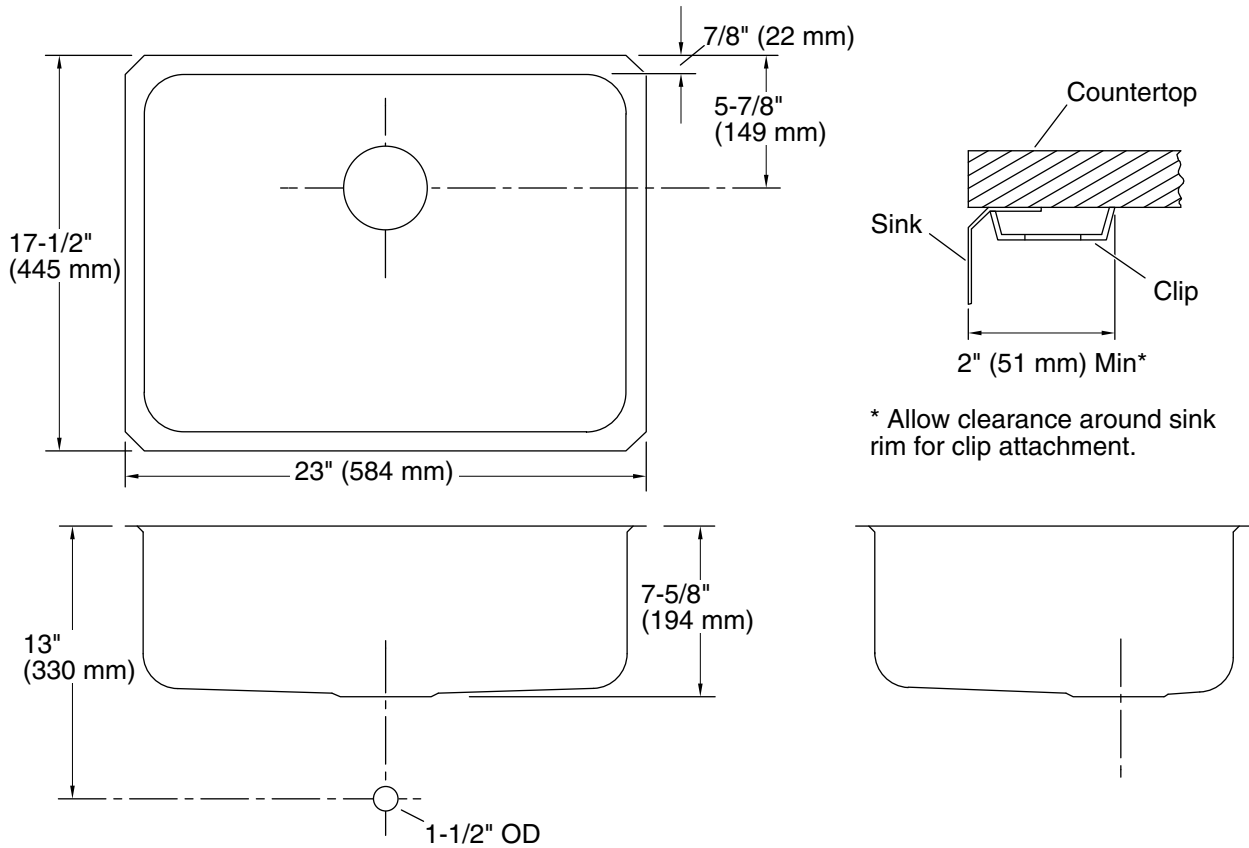

**Undertone®**  
23" undermount single-bowl kitchen sink  
**K-3332**

**Features**

- 27" (686 mm) minimum base cabinet width
- Single bowl
- 7-1/2" (191 mm) depth
- Rear drain placement increases cabinet storage space underneath sink
- Includes installation hardware

### Technical Information

All product dimensions are nominal.

Basin configuration: Single Bowl  
Min. base cabinet width: 27" (686 mm)

Bowl area (Center): Length: 21-1/4" (540 mm)  
Width: 15-3/4" (400 mm)  
Bowl depth: 7-1/2" (191 mm)  
Water depth: 7-1/2" (191 mm)

Drain hole: 3-3/4" (94 mm)

Template: 113193-7, required, included