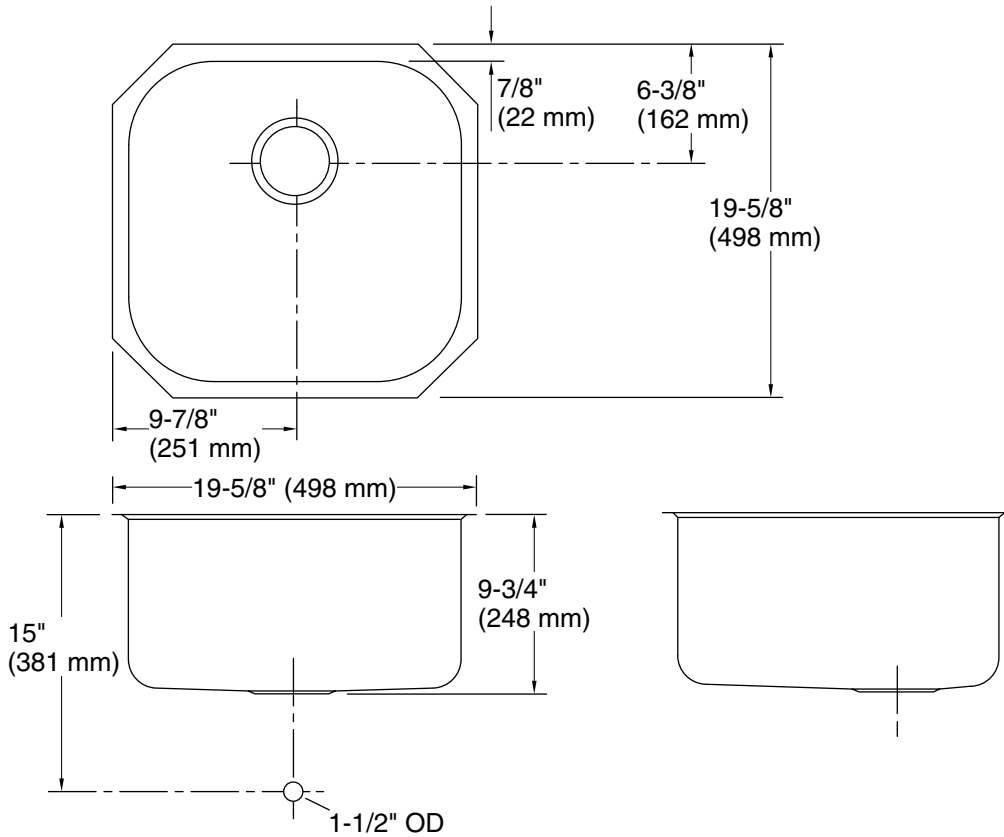

Technical Information

All product dimensions are nominal.

Basin configuration: Single Bowl

Min. base cabinet width: 24" (610 mm)

Bowl area (Only): Length: 17-7/8" (454 mm)
Width: 17-7/8" (454 mm)
Bowl depth: 9-1/2" (241 mm)

Drain hole: 3-5/8" (92 mm)

Template: 113196-7, required, included

Notes

Install this product according to the installation instructions.