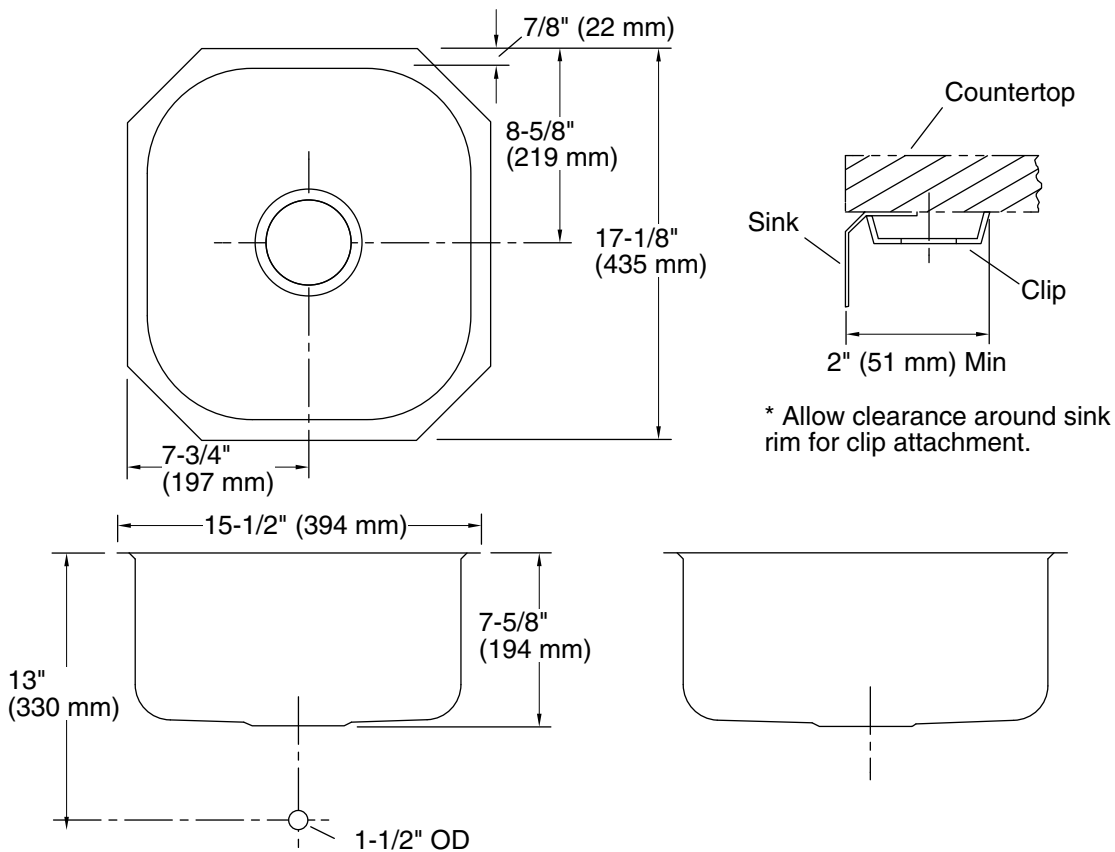

Undertone®
15-1/2" undermount single-bowl kitchen sink
K-3336

Features

- 21" (533 mm) minimum base cabinet width
- Single bowl
- 7-1/2" (191 mm) depth
- Includes installation hardware

Material

- Premium 18-gauge stainless steel

Technical Information

All product dimensions are nominal.

Basin configuration: Single Bowl

Min. base cabinet width: 21" (533 mm)

Bowl area (Center): Length: 13-3/4" (349 mm)
 Width: 15-3/8" (391 mm)
 Bowl depth: 7-1/2" (191 mm)
 Water depth: 7-1/2" (191 mm)