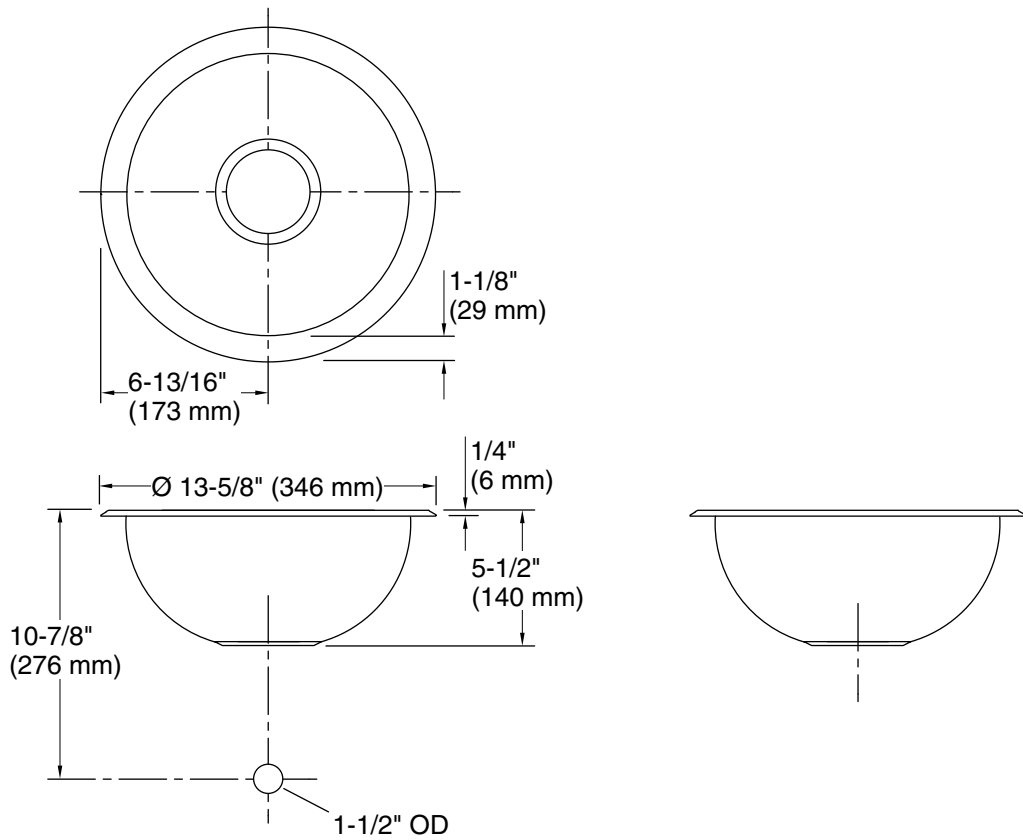

Undertone®
13-3/4" undermount single-bowl kitchen sink
K-3339

Features

- 18" (457 mm) minimum base cabinet width
- Single bowl
- 5-1/4" depth
- Includes installation hardware
- Small size fits compact spaces

Technical Information

All product dimensions are nominal.

Basin configuration: Single Bowl
 Min. base cabinet width: 18" (457 mm)

Bowl area (Only): Bowl depth: 5-1/4" (133 mm)

Drain hole: 3-5/8" (92 mm)

Template: 111578-7, required, included