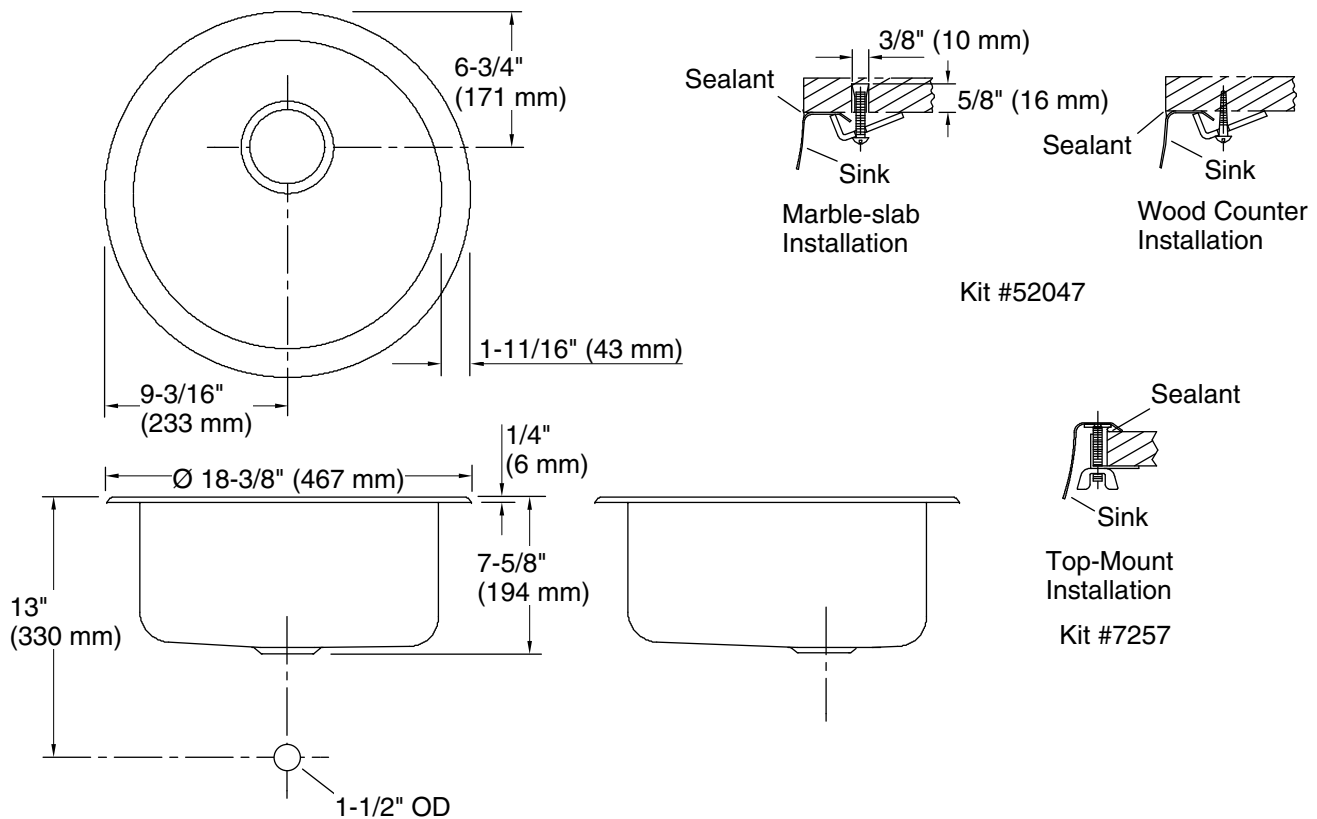

Technical Information

All product dimensions are nominal.

Basin configuration: Single Bowl

Min. base cabinet width: 24" (610 mm)

Bowl area (Only): Bowl depth: 7-1/2" (191 mm)

Drain hole: 3-5/8" (92 mm)

Template: 113392-7, required, included

Notes

Install this product according to the installation instructions.

Supplied bowl clamp assemblies require 1" (25 mm) minimum countertop thickness. Installer must supply hardware for thinner countertops.

For multiple bowl under-mount installations, a minimum distance of 3-1/2" (89 mm) is required between bowls.

Countertop supplier to determine required support.

Waterproof unprotected overhang area of the underside of wood counter.

ADA compliant when installed to the specific requirements of these regulations.

ADA permits a parallel approach to wet bars.