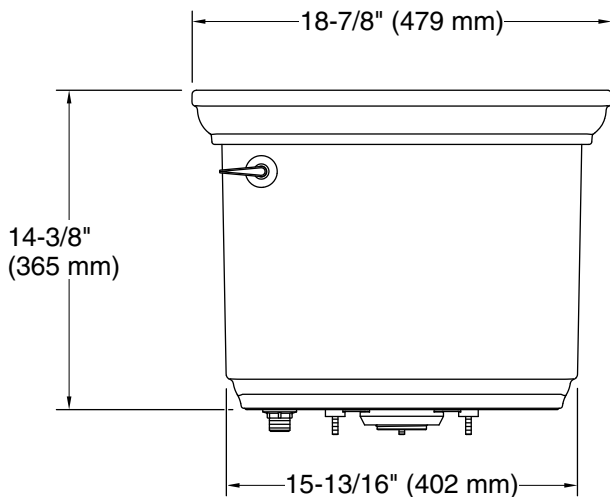

Technical Information

All product dimensions are nominal.

Toilet type: Bowl-mount

Flush type: AquaPiston

Fixture Supply Requirements

Min static pressure: 20 psi (137.9 kPa)

Max static pressure: 80 psi (551.6 kPa)

Notes

Install this product according to the installation instructions.