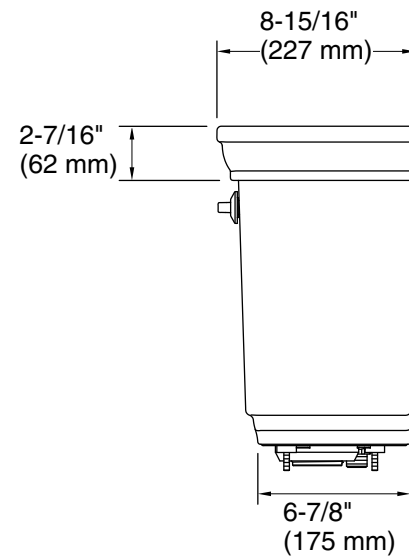

Technical Information

All product dimensions are nominal.

Toilet type: Bowl-mount

Flush type: AquaPiston

Fixture Supply Requirements

Min static pressure: 20 psi (137.9 kPa)

Max static pressure: 80 psi (551.6 kPa)

Notes

Install this product according to the installation instructions.