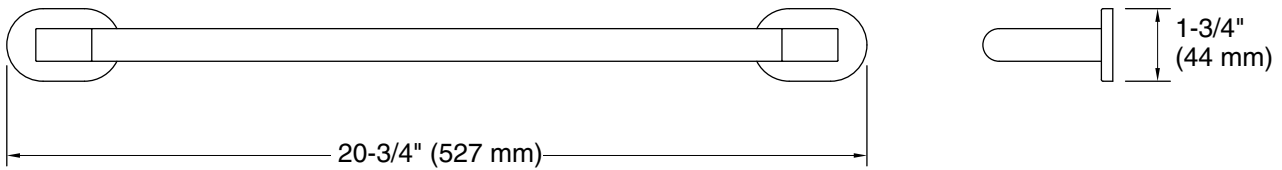

Technical Information

All product dimensions are nominal.

Material: Zinc, Stainless Steel, Plastic

Notes

Install this product according to the installation guide.