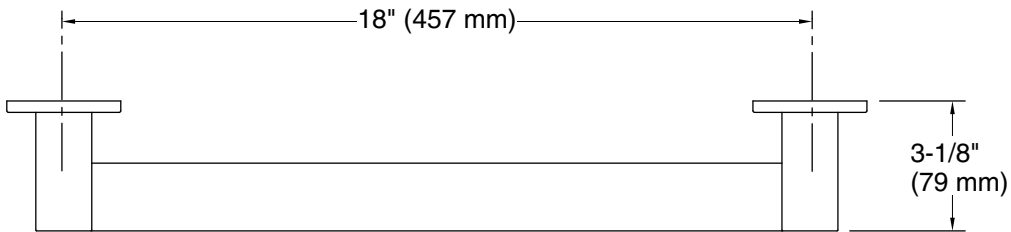

Technical Information

All product dimensions are nominal.

Material: Zinc, Stainless Steel, Plastic

Notes

Install this product according to the installation guide.