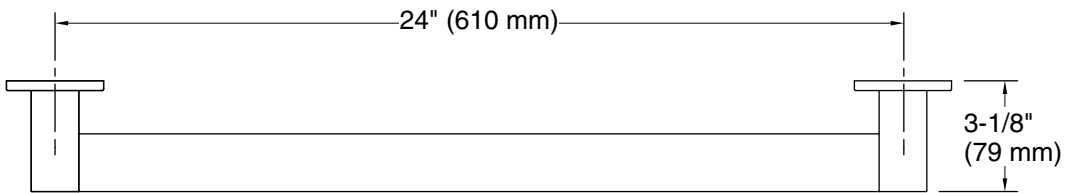

Technical Information

All product dimensions are nominal.

Material: Zinc, Stainless Steel, Plastic

Notes

Install this product according to the installation guide.