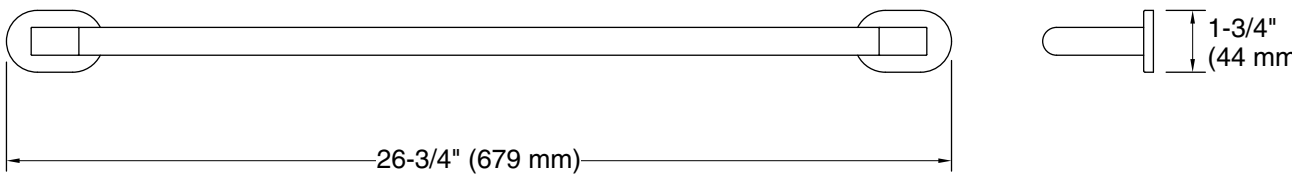

Technical Information

All product dimensions are nominal.

Material: Zinc, Stainless Steel, Plastic

Notes

Install this product according to the installation guide.