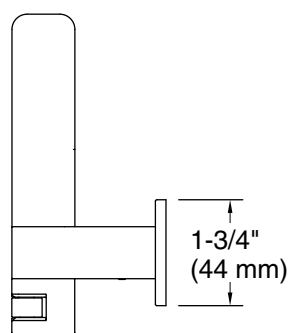

Technical Information

All product dimensions are nominal.

Material: Zinc, Stainless Steel, Plastic

Notes

Install this product according to the installation guide.