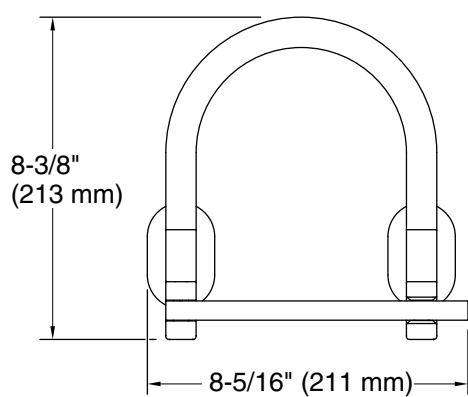

Features

- Pivoting holder makes changing toilet paper quick and simple
- Built-in half-loop style grab bar for added stability
- Designed for accessibility
- Coordinates with products in the Statement™ collection
- Available in a range of colors and finishes

Technical Information

All product dimensions are nominal.

Material: Zinc, Stainless Steel, Plastic

Notes

Install this product according to the installation guide.