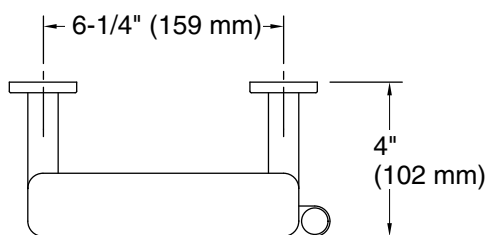

Technical Information

All product dimensions are nominal.

Material: Zinc, Stainless Steel, Plastic

Notes

Install this product according to the installation guide.