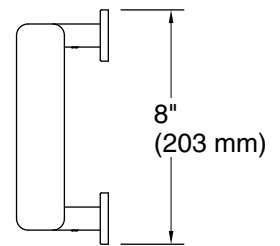

Features

- 18" (457 mm) bars
- Two parallel bars in a signature loop design offer added grip space
- Designed for accessibility
- Coordinates with products in the Statement™ collection
- Pairs with optional deep storage tray (sold separately)
- Available in a range of colors and finishes

See website for detailed warranty information.

Technical Information

All product dimensions are nominal.

Material: Zinc, Stainless Steel, Plastic

Notes

Install this product according to the installation guide.