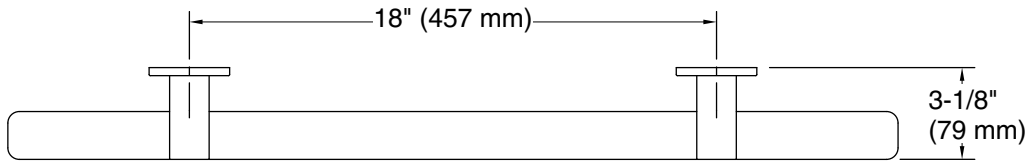

Features

- 18" (457 mm) bars
- Two parallel bars in a signature loop design offer added grip space
- Designed for accessibility
- Coordinates with products in the Statement™ collection
- Pairs with optional deep storage tray (sold separately)
- Available in a range of colors and finishes

See website for detailed warranty information.

Technical Information

All product dimensions are nominal.

Material: Zinc, Stainless Steel, Plastic

Notes

Install this product according to the installation guide.