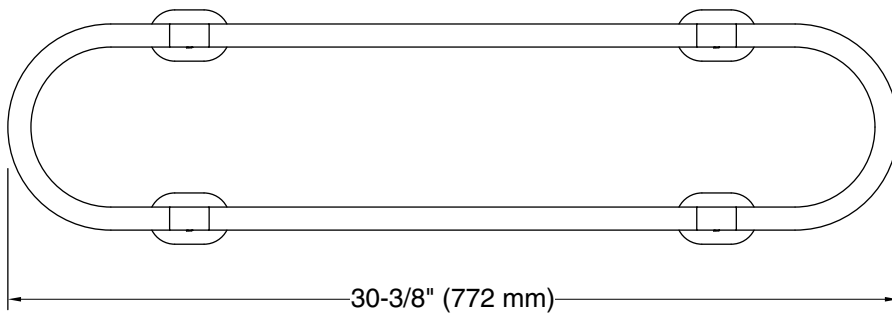

Features

- 18" (457 mm) bars
- Two parallel bars in a signature loop design offer added grip space
- Designed for accessibility
- Coordinates with products in the Statement™ collection
- Pairs with optional deep storage tray (sold separately)
- Available in a range of colors and finishes

Material

- Durable metal construction
- KOHLER® finishes resist corrosion and tarnishing

Installation

- Wall-mount
- Mount horizontally or vertically
- Mounting hardware included

Codes/Standards

None Applicable

See website for detailed warranty information.

Technical Information

All product dimensions are nominal.

Material: Zinc, Stainless Steel, Plastic

Notes

Install this product according to the installation guide.