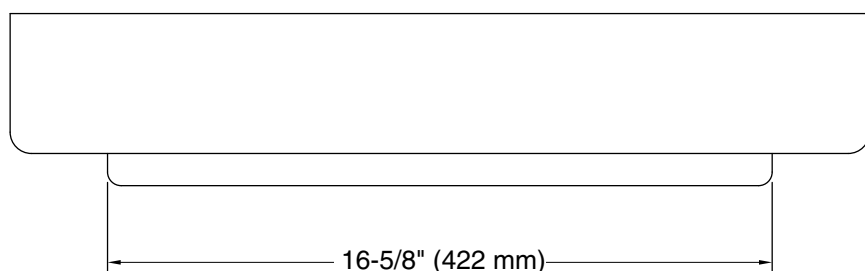

Technical Information

All product dimensions are nominal.

Material: ABS

Notes

Install this product according to the installation instructions.