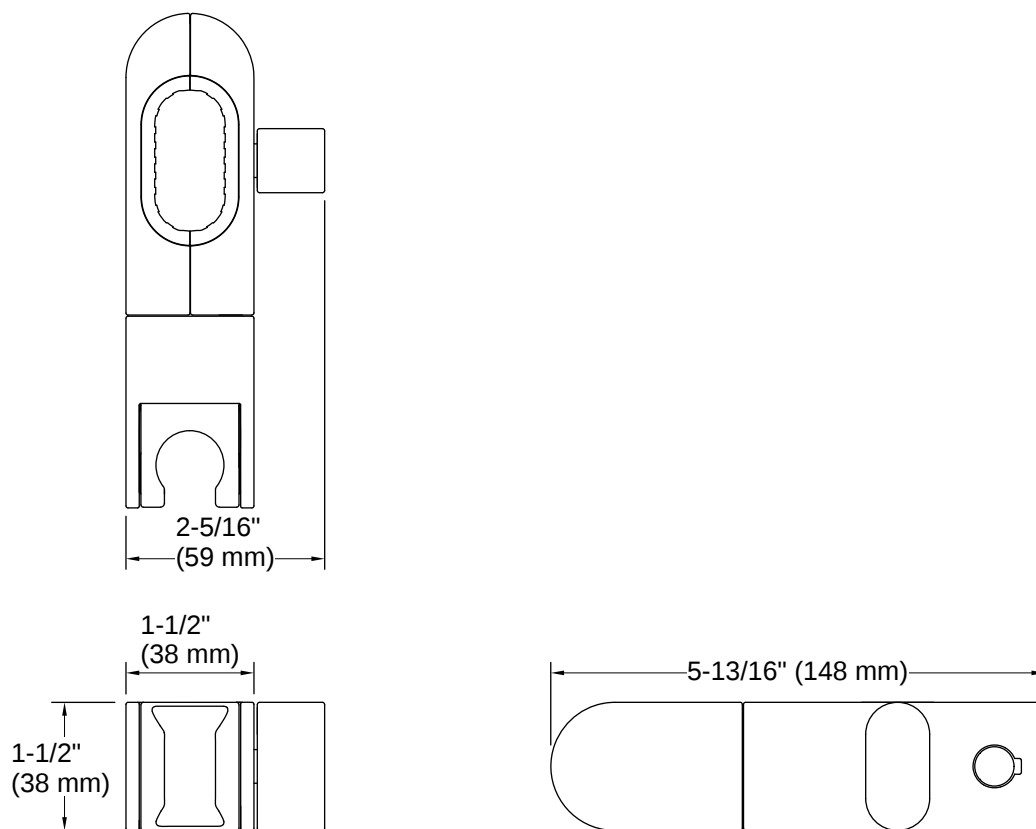

Installation

- Includes mounting hardware

Installation Notes

Install this product according to the installation instructions.