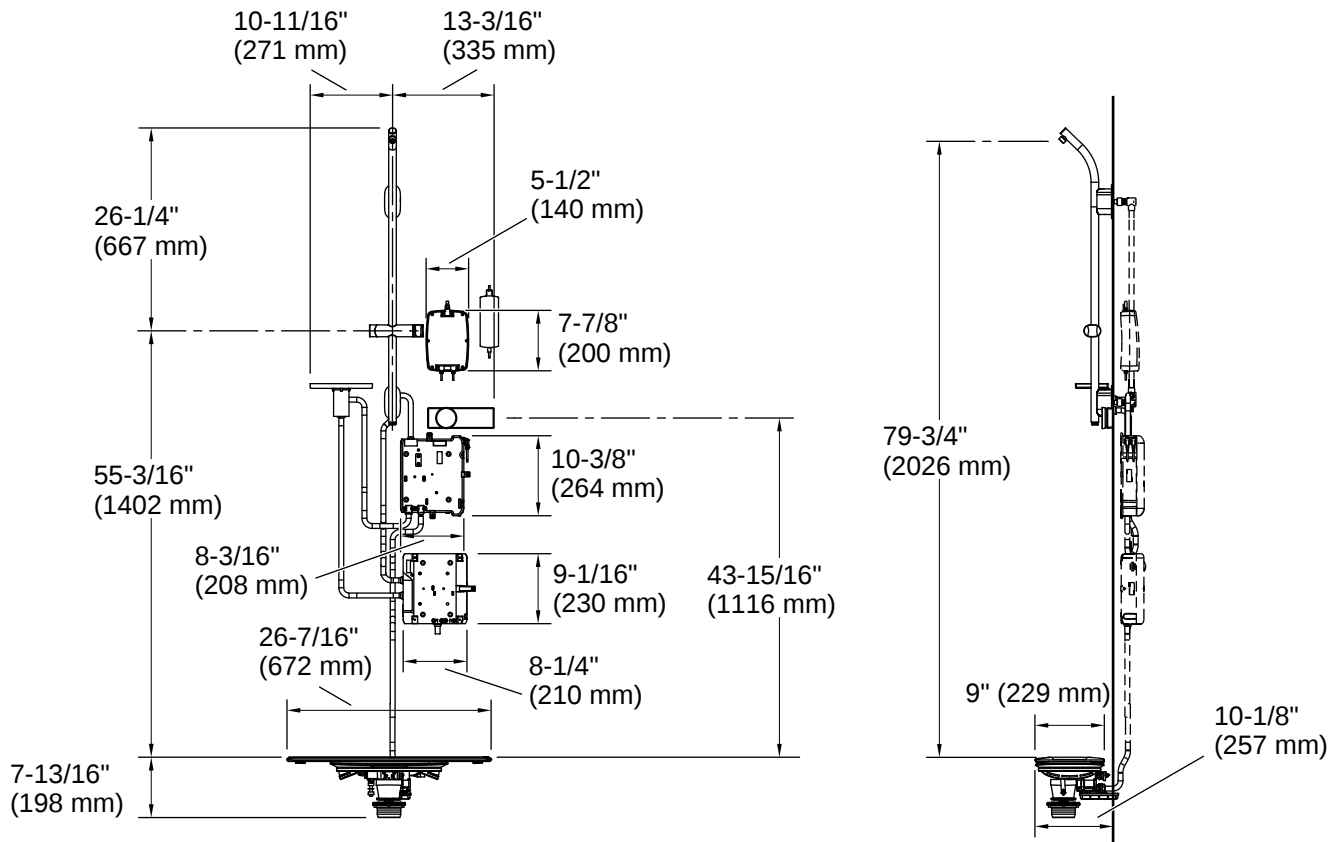

Installation

- Requires minimum room size of 8' x 8' x 8' (2438 x 2438 x 2438 mm)

Installation Notes

Install this product according to the installation instructions.

For use with showerheads or handsprays rated at 0.9 gal/min (3.4 l/min) or higher.