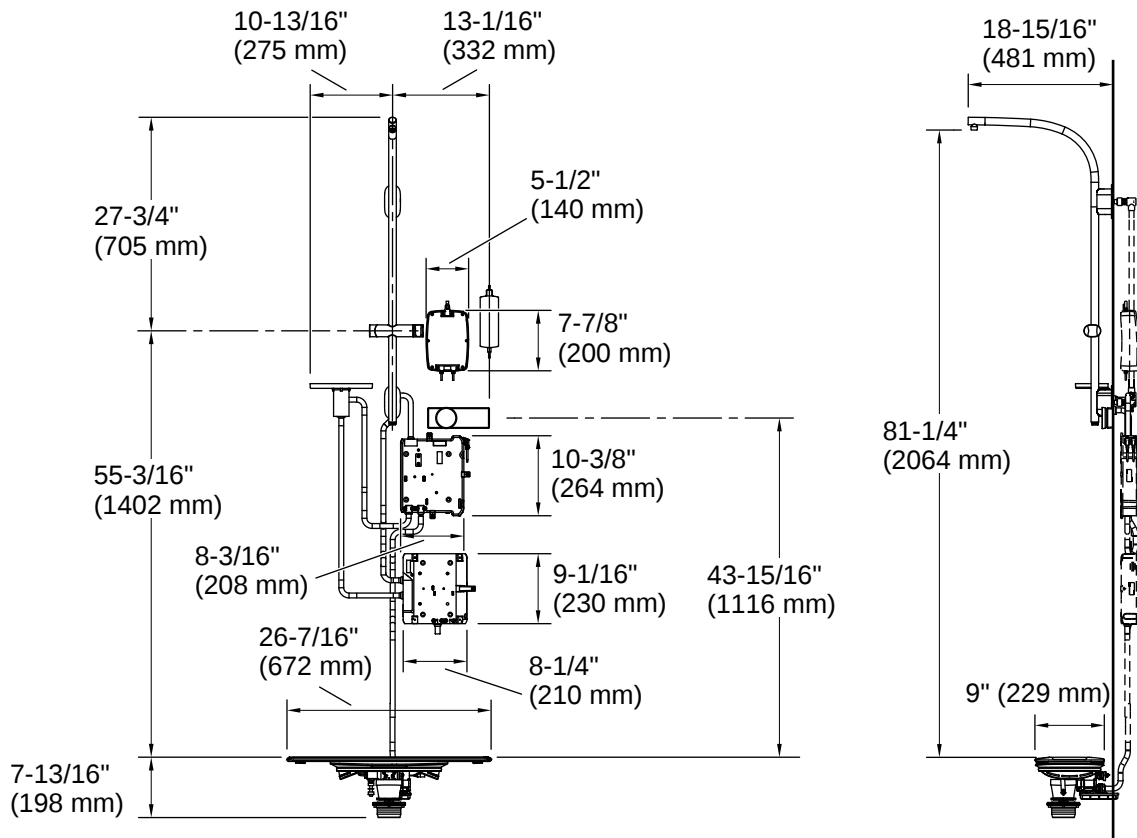

Material

- Brass
- Thermoplastic resin
- Thermoplastic-encased valve and ozone controller
- Durable metal construction
- KOHLER finishes resist corrosion and tarnishing

Required Products/Accessories

- K-33480 48" x 32" alcove shower base, right drain
- or
- K-33472 60" x 42" alcove shower base, right drain
- or
- K-33473 60" x 32" alcove shower base, left drain
- or
- K-33474 60" x 32" alcove shower base, right drain
- or
- K-33475 60" x 36" alcove shower base, left drain
- or
- K-33476 60" x 36" alcove shower base, right drain
- or
- K-33477 48" x 36" alcove shower base, left drain
- or
- K-33478 48" x 36" alcove shower base, right drain
- or
- K-33479 48" x 32" alcove shower base, left drain

KOHLER® Electronic Faucets, Valves, and Controls Five-Year Limited Warranty|KOHLER® Faucet Lifetime Limited Warranty

Installation

- Requires minimum room size of 8' x 8' x 8' (2438 x 2438 x 2438 mm)

Installation Notes