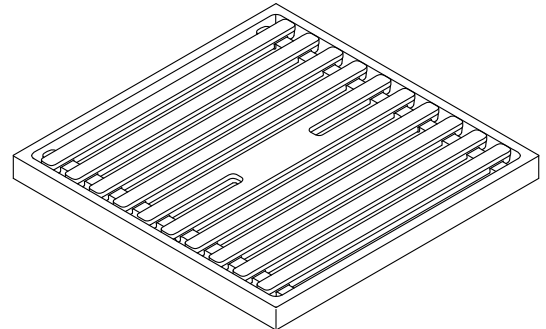

Features

- Clean simple design lines to coordinate with a variety of products
- Suitable for use in bathroom or kitchen
- Removable grid plate
- Magnetic flip cover on drain body automatically seals to protect against odors, blockages, and overflow
- Designed for quick and easy installation
- 1-3/4" (45 mm) drain body inlet
- Available in a range of colors and finishes

Material

- Brass
- KOHLER finishes resist corrosion and tarnishing

Installation

- Through-the-floor

Codes/Standards

None Applicable

See website for detailed warranty information.