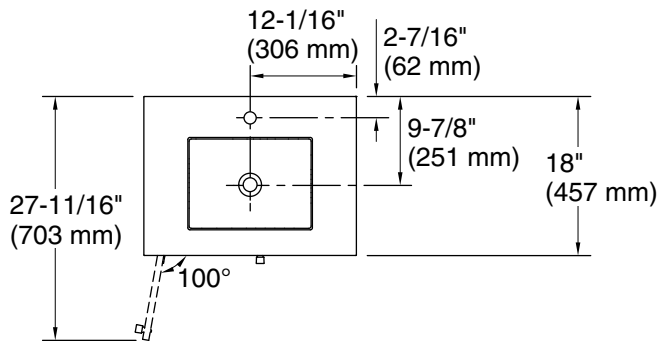

Waste Pipe Location Information

Technical Information

All product dimensions are nominal.

Notes

Install this product according to the installation instructions.