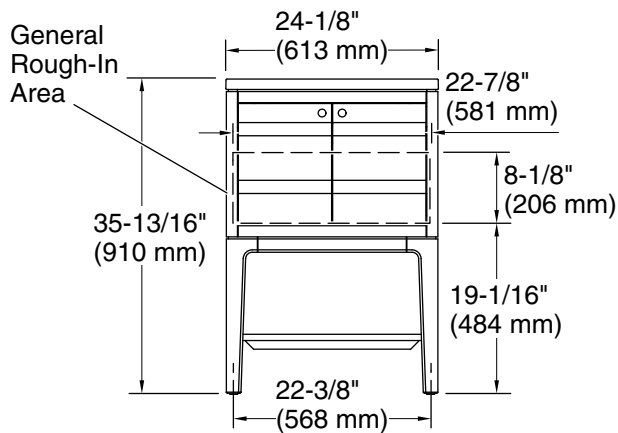

Features

- Three-way adjustable slow-close door hinges for easy cabinet access
- 18" (457 mm) cabinet interior provides ample storage space
- Finish-matched cabinet interior offers generous clearance for plumbing
- Customize your storage with optional accessories such as floor liners, drawer organizers, and perfectly sized containers (sold separately)
- Bianco Bella quartz vanity top adds beauty and long-lasting durability
- Brushed Nickel hardware included on the White and Atmos Grey vanities

Waste Pipe Location Information

Technical Information

All product dimensions are nominal.

Notes

Install this product according to the installation instructions.