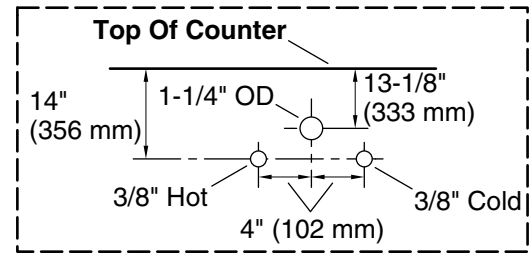

Waste Pipe Location Information

Technical Information

All product dimensions are nominal.

Notes

Install this product according to the installation instructions.