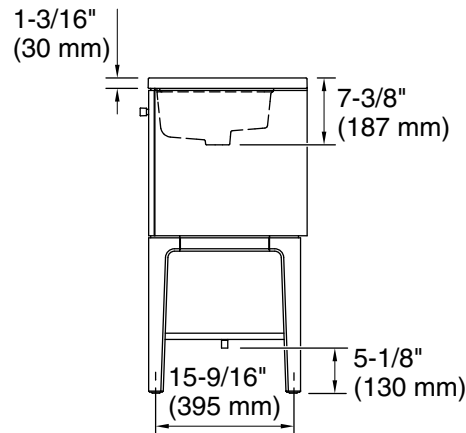

Features

- Three-way adjustable slow-close door hinges for easy cabinet access
- 18" (457 mm) cabinet interior provides ample storage space
- Finish-matched cabinet interior offers generous clearance for plumbing
- Customize your storage with optional accessories such as floor liners, drawer organizers, and perfectly sized containers (sold separately)
- Bianco Bella quartz vanity top adds beauty and long-lasting durability
- Brushed Nickel hardware included on the White and Atmos Grey vanities

Waste Pipe Location Information

Technical Information

All product dimensions are nominal.

Notes

Install this product according to the installation instructions.