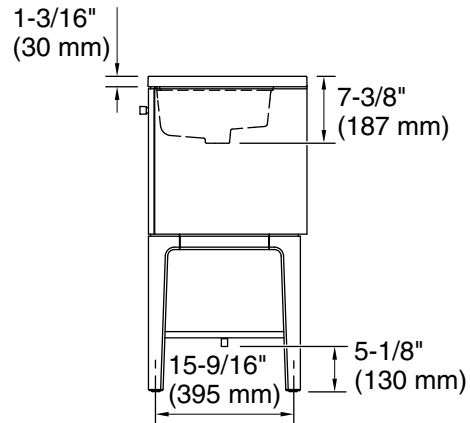

Features

- One full-extension 12-3/4" (325 mm) drawer with soft-close side-mount slides
- Three-way adjustable slow-close door hinges for easy cabinet access
- 18" (457 mm) cabinet interior provides ample storage space
- Finish-matched cabinet interior offers generous clearance for plumbing
- Customize your storage with optional accessories such as floor liners, drawer organizers, and perfectly sized containers (sold separately)
- Bianco Bella quartz vanity top adds beauty and long-lasting durability

Technical Information

All product dimensions are nominal.

Notes

Install this product according to the installation instructions.