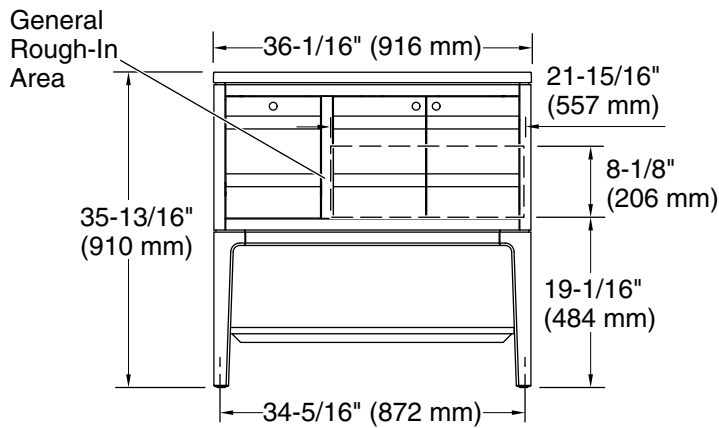

Features

- One full-extension 12-3/4" (325 mm) drawer with soft-close side-mount slides
- Three-way adjustable slow-close door hinges for easy cabinet access
- 18" (457 mm) cabinet interior provides ample storage space
- Finish-matched cabinet interior offers generous clearance for plumbing
- Customize your storage with optional accessories such as floor liners, drawer organizers, and perfectly sized containers (sold separately)
- Bianco Bella quartz vanity top adds beauty and long-lasting durability

Technical Information

All product dimensions are nominal.

Notes

Install this product according to the installation instructions.