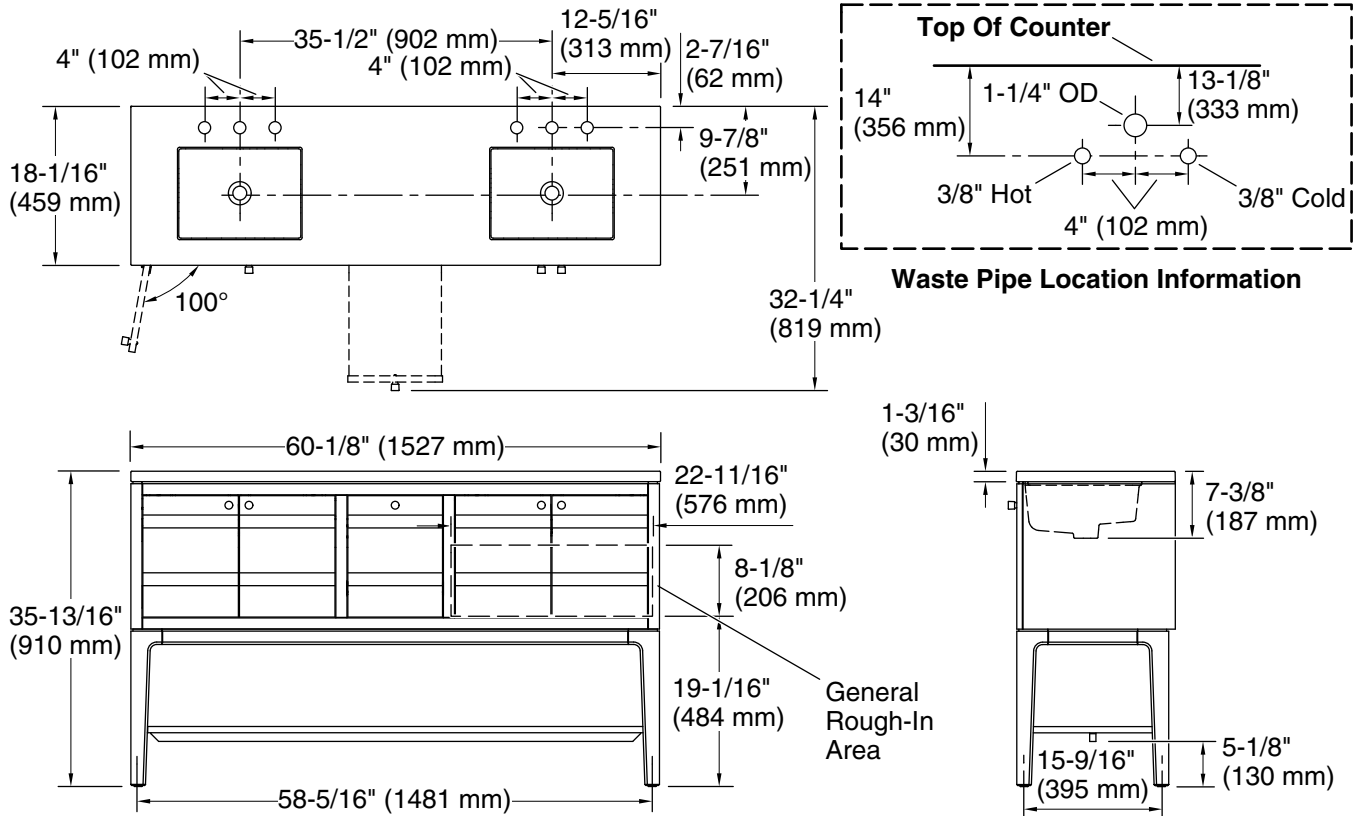

Features

- One full-extension 12-3/4" (325 mm) drawer with soft-close side-mount slides
- Two 18" (457 mm) cabinet interior spaces provide ample storage
- Three-way adjustable slow-close door hinges for easy cabinet access
- Finish-matched cabinet interior offers generous clearance for plumbing
- Customize your storage with optional accessories such as floor liners, drawer organizers, and perfectly sized containers (sold separately)
- Bianco Bella quartz vanity top adds beauty and long-lasting durability
- Brushed Nickel hardware included on the White and Atmos Grey vanities

See website for detailed warranty information.

Technical Information

All product dimensions are nominal.

Notes

Install this product according to the installation instructions.