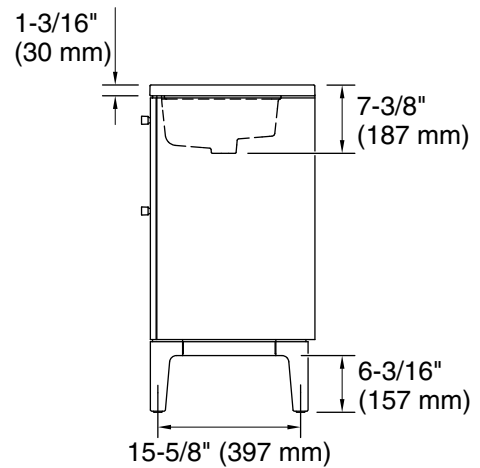

Features

- Set includes cabinet, precut quartz vanity top, sink, legs, and cabinet hardware
- Two full-extension 12-3/4" (325 mm) drawers with soft-close side-mount slides
- Three-way adjustable slow-close door hinges for easy cabinet access
- 18" (457 mm) cabinet interior provides ample storage space
- Finish-matched cabinet interior offers generous clearance for plumbing
- Customize your storage with optional accessories such as floor liners, drawer organizers, and perfectly sized containers (sold separately)
- Bianco Bella quartz vanity top adds beauty and long-lasting durability

See website for detailed warranty information.

Waste Pipe Location Information

Technical Information

All product dimensions are nominal.

Notes

Install this product according to the installation instructions.