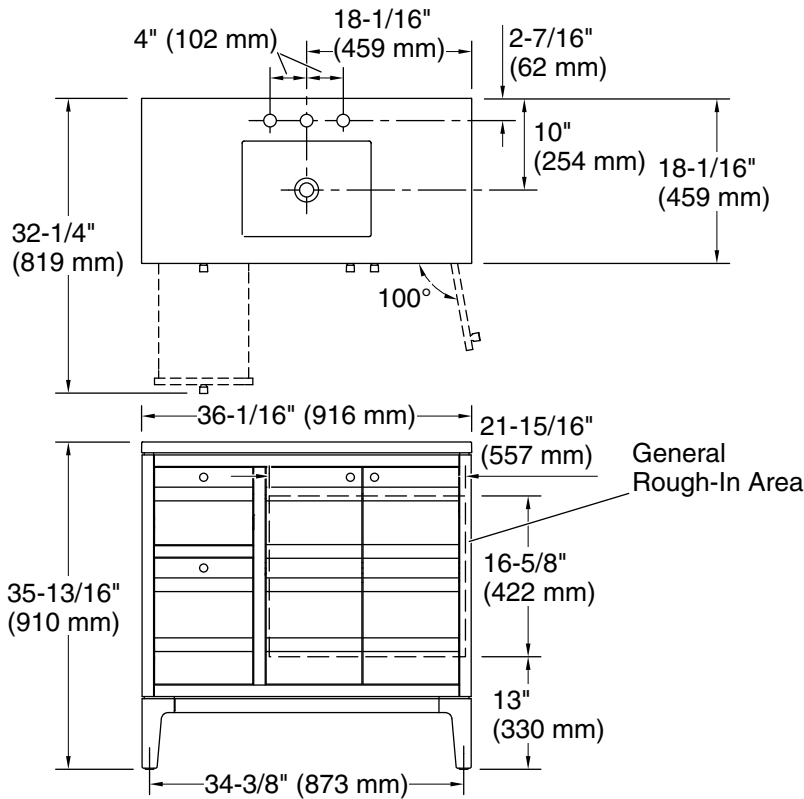

Features

- Set includes cabinet, precut quartz vanity top, sink, legs, and cabinet hardware
- Two full-extension 12-3/4" (325 mm) drawers with soft-close side-mount slides
- Three-way adjustable slow-close door hinges for easy cabinet access
- 18" (457 mm) cabinet interior provides ample storage space
- Finish-matched cabinet interior offers generous clearance for plumbing
- Customize your storage with optional accessories such as floor liners, drawer organizers, and perfectly sized containers (sold separately)
- Bianco Bella quartz vanity top adds beauty and long-lasting durability

See website for detailed warranty information.

Waste Pipe Location Information

Technical Information

All product dimensions are nominal.

Notes

Install this product according to the installation instructions.