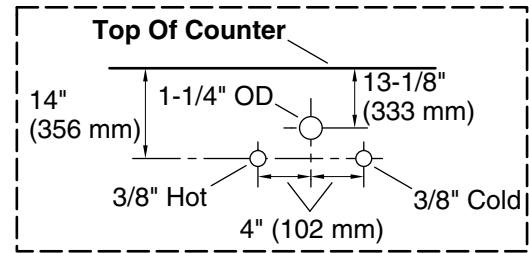

See website for detailed warranty information.

Waste Pipe Location Information

Technical Information

All product dimensions are nominal.

Notes

Install this product according to the installation instructions.