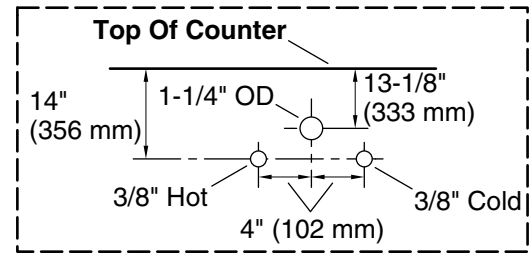

## Optional Products/Accessories

K-25819 4" x 17.25" quartz side splash  
K-33528-ASB 24" x 28" wall cabinet

## Technical Information

All product dimensions are nominal.