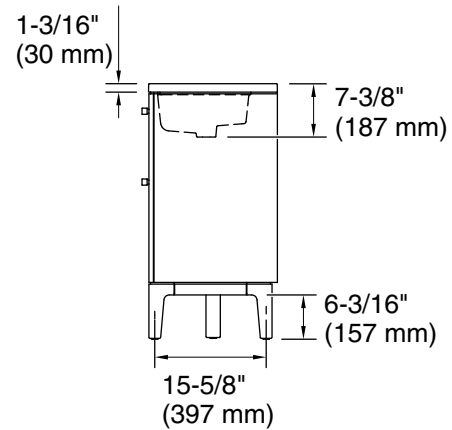

## Optional Products/Accessories

K-25819 4" x 17.25" quartz side splash  
K-33528-ASB 24" x 28" wall cabinet

## Technical Information

All product dimensions are nominal.