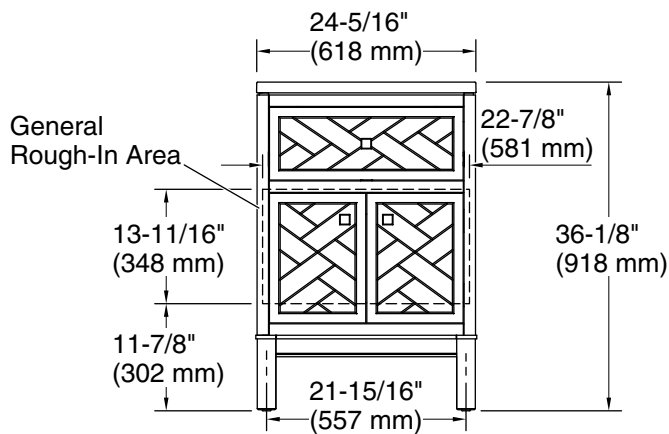

Features

- One full-extension 12-3/4" (325 mm) drawer with soft-close side-mount slides
- Three-way adjustable slow-close door hinges for easy cabinet access
- 18" (457 mm) cabinet interior provides ample storage space
- Finish-matched cabinet interior offers generous clearance for plumbing
- Pure White quartz vanity top adds beauty and long-lasting durability
- Customize your storage with optional accessories such as floor liners, drawer organizers, and perfectly sized containers (sold separately)
- Brushed Nickel hardware included on the White and Slate Grey vanities

See website for detailed warranty information.

Waste Pipe Location Information

Technical Information

All product dimensions are nominal.

Notes

Install this product according to the installation instructions.