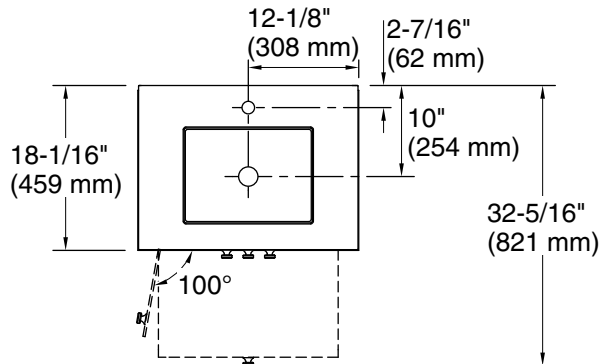

Features

- One full-extension 12-3/4" (325 mm) drawer with soft-close side-mount slides
- Three-way adjustable slow-close door hinges for easy cabinet access
- 18" (457 mm) cabinet interior provides ample storage space
- Finish-matched cabinet interior offers generous clearance for plumbing
- Pure White quartz vanity top adds beauty and long-lasting durability
- Customize your storage with optional accessories such as floor liners, drawer organizers, and perfectly sized containers (sold separately)
- Brushed Nickel hardware included on the White and Slate Grey vanities

See website for detailed warranty information.

Waste Pipe Location Information

Technical Information

All product dimensions are nominal.

Notes

Install this product according to the installation instructions.