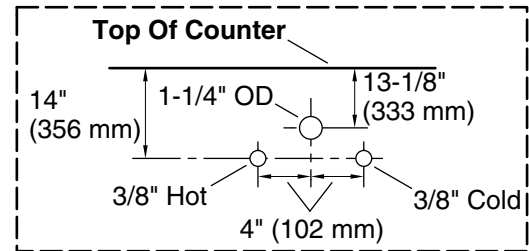

Features

- One full-extension 12-3/4" (325 mm) drawer with soft-close side-mount slides
- Three-way adjustable slow-close door hinges for easy cabinet access
- 18" (457 mm) cabinet interior provides ample storage space
- Finish-matched cabinet interior offers generous clearance for plumbing
- Pure White quartz vanity top adds beauty and long-lasting durability
- Customize your storage with optional accessories such as floor liners, drawer organizers, and perfectly sized containers (sold separately)
- Brushed Nickel hardware included on the White and Slate Grey vanities

See website for detailed warranty information.

Waste Pipe Location Information

Technical Information

All product dimensions are nominal.

Notes

Install this product according to the installation instructions.