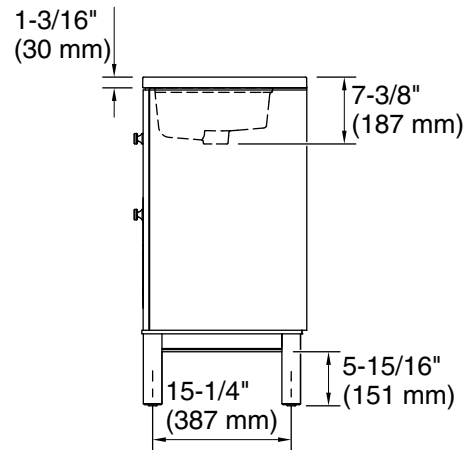

Features

- One full-extension 12-3/4" (325 mm) drawer with soft-close side-mount slides
- Three-way adjustable slow-close door hinges for easy cabinet access
- 18" (457 mm) cabinet interior provides ample storage space
- Finish-matched cabinet interior offers generous clearance for plumbing
- Pure White quartz vanity top adds beauty and long-lasting durability
- Customize your storage with optional accessories such as floor liners, drawer organizers, and perfectly sized containers (sold separately)
- Brushed Nickel hardware included on the White and Slate Grey vanities

See website for detailed warranty information.

Waste Pipe Location Information

Technical Information

All product dimensions are nominal.

Notes

Install this product according to the installation instructions.