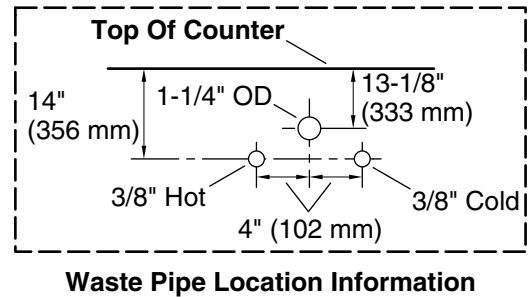

Features

- Two full-extension 12-3/4" (325 mm) drawers with soft-close side-mount slides
- Three-way adjustable slow-close door hinges for easy cabinet access
- 18" (457 mm) cabinet interior provides ample storage space
- Finish-matched cabinet interior offers generous clearance for plumbing
- Pure White quartz vanity top adds beauty and long-lasting durability
- Customize your storage with optional accessories such as floor liners, drawer organizers, and perfectly sized containers (sold separately)
- Brushed Nickel hardware included on the White and Slate Grey vanities

See website for detailed warranty information.

Technical Information

All product dimensions are nominal.

Notes

Install this product according to the installation instructions.