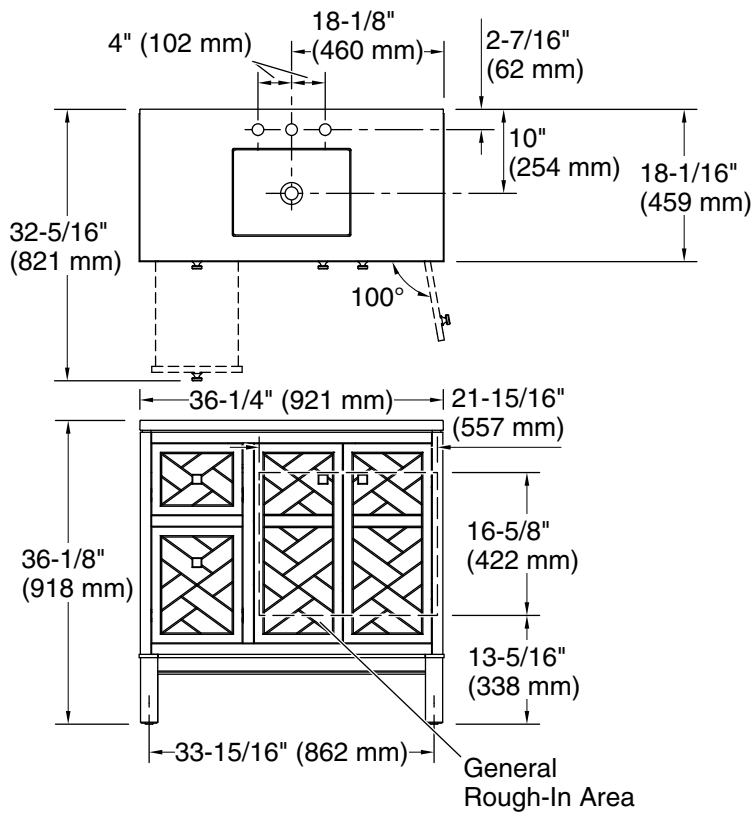

Features

- Two full-extension 12-3/4" (325 mm) drawers with soft-close side-mount slides
- Three-way adjustable slow-close door hinges for easy cabinet access
- 18" (457 mm) cabinet interior provides ample storage space
- Finish-matched cabinet interior offers generous clearance for plumbing
- Pure White quartz vanity top adds beauty and long-lasting durability
- Customize your storage with optional accessories such as floor liners, drawer organizers, and perfectly sized containers (sold separately)
- Brushed Nickel hardware included on the White and Slate Grey vanities

See website for detailed warranty information.

Technical Information

All product dimensions are nominal.

Notes

Install this product according to the installation instructions.