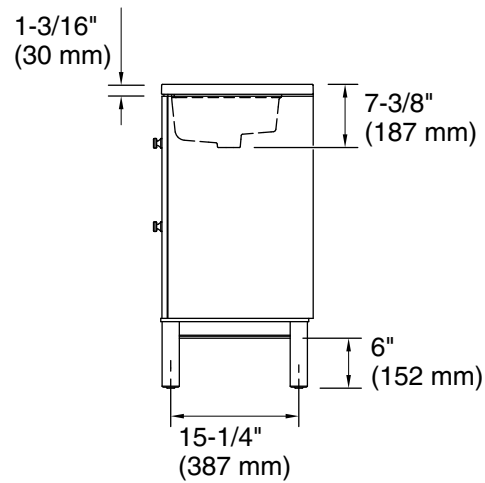

Features

- Two full-extension 12-3/4" (325 mm) drawers with soft-close side-mount slides
- Three-way adjustable slow-close door hinges for easy cabinet access
- 18" (457 mm) cabinet interior provides ample storage space
- Finish-matched cabinet interior offers generous clearance for plumbing
- Pure White quartz vanity top adds beauty and long-lasting durability
- Customize your storage with optional accessories such as floor liners, drawer organizers, and perfectly sized containers (sold separately)
- Brushed Nickel hardware included on the White and Slate Grey vanities

See website for detailed warranty information.

Technical Information

All product dimensions are nominal.

Notes

Install this product according to the installation instructions.