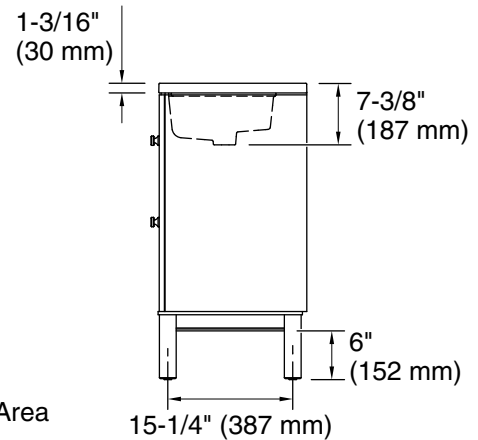

Features

- Set includes cabinet, precut quartz vanity top, sinks, legs, and cabinet hardware
- Two full-extension 12-3/4" (325 mm) drawers with soft-close side-mount slides
- Two 18" (457 mm) cabinet interior spaces provide ample storage
- Three-way adjustable slow-close door hinges for easy cabinet access
- Finish-matched cabinet interior offers generous clearance for plumbing
- Pure White quartz vanity top adds beauty and long-lasting durability
- Customize your storage with optional accessories such as floor liners, drawer organizers, and perfectly sized containers (sold separately)
- Brushed Nickel hardware included on the White and Slate Grey vanities

See website for detailed warranty information.

Waste Pipe Location Information

Technical Information

All product dimensions are nominal.

Notes

Install this product according to the installation instructions.