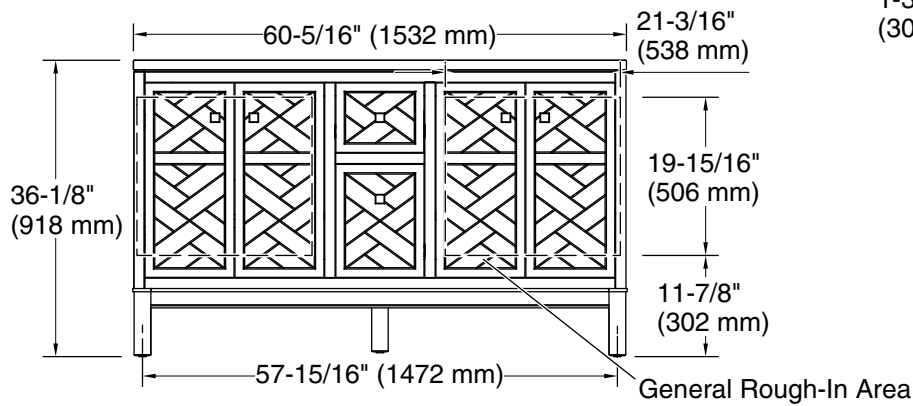

Features

- Set includes cabinet, precut quartz vanity top, sinks, legs, and cabinet hardware
- Two full-extension 12-3/4" (325 mm) drawers with soft-close side-mount slides
- Two 18" (457 mm) cabinet interior spaces provide ample storage
- Three-way adjustable slow-close door hinges for easy cabinet access
- Finish-matched cabinet interior offers generous clearance for plumbing
- Pure White quartz vanity top adds beauty and long-lasting durability
- Customize your storage with optional accessories such as floor liners, drawer organizers, and perfectly sized containers (sold separately)
- Brushed Nickel hardware included on the White and Slate Grey vanities

See website for detailed warranty information.

Waste Pipe Location Information

Technical Information

All product dimensions are nominal.

Notes

Install this product according to the installation instructions.