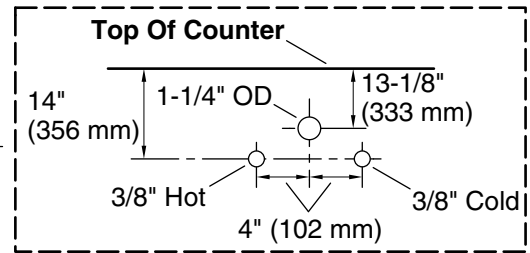

See website for detailed warranty information.

Waste Pipe Location Information

Technical Information

All product dimensions are nominal.

Notes

Install this product according to the installation instructions.