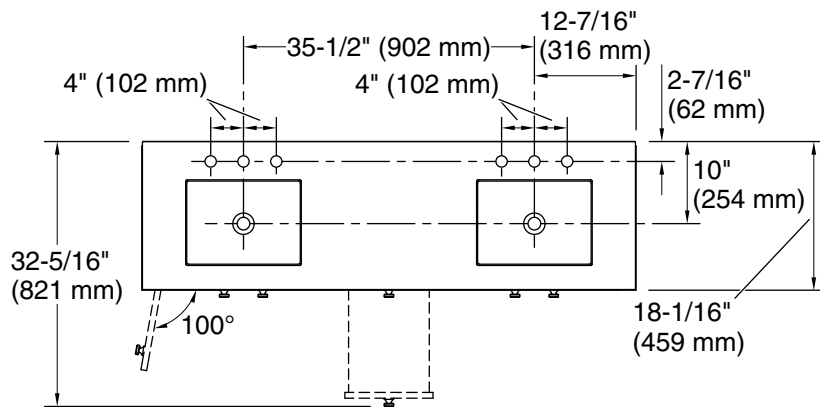

See website for detailed warranty information.

Waste Pipe Location Information

Technical Information

All product dimensions are nominal.

Notes

Install this product according to the installation instructions.