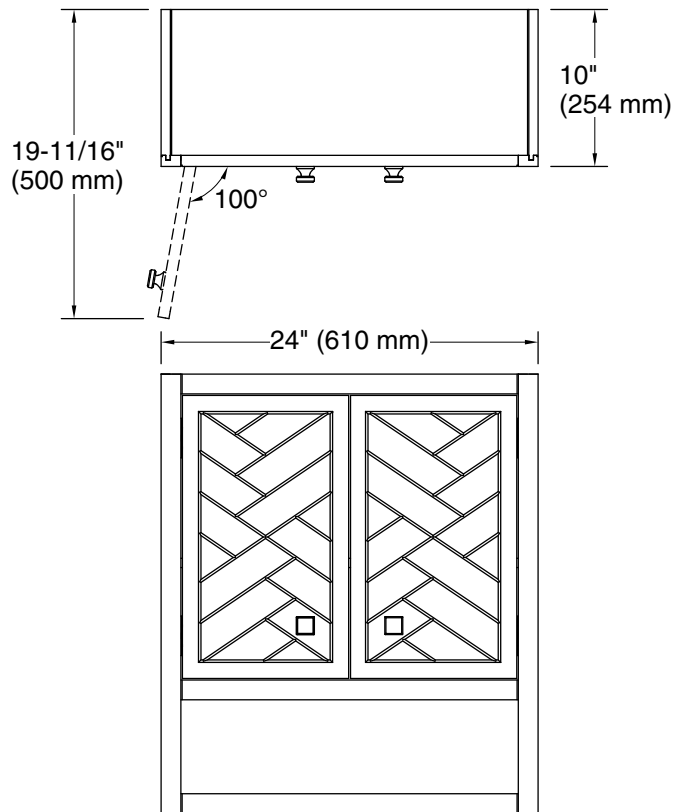

Beauxline®
24" x 28" wall cabinet
K-33533-ASB

Features

- Open shelf offers easy access to storage, while interior shelf provides ample space for extra toilet paper
- Three-way adjustable slow-close door hinges for easy cabinet access
- Finish-matched 10"-deep cabinet interior
- Customize your storage with optional accessories such as floor liners, drawer organizers, and perfectly sized containers (sold separately)

See website for detailed warranty information.

Technical Information

All product dimensions are nominal.

Notes

Install this product according to the installation instructions.