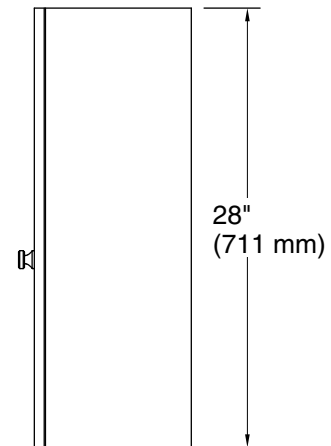

Beauxline®
24" x 28" wall cabinet
K-33533-ASB

Features

- Open shelf offers easy access to storage, while interior shelf provides ample space for extra toilet paper
- Three-way adjustable slow-close door hinges for easy cabinet access
- Finish-matched 10"-deep cabinet interior
- Customize your storage with optional accessories such as floor liners, drawer organizers, and perfectly sized containers (sold separately)

See website for detailed warranty information.

Technical Information

All product dimensions are nominal.

Notes

Install this product according to the installation instructions.