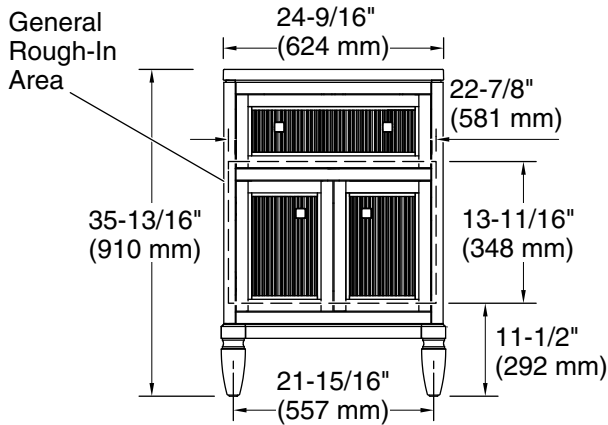

Technical Information

All product dimensions are nominal.

Notes

Install this product according to the installation instructions.