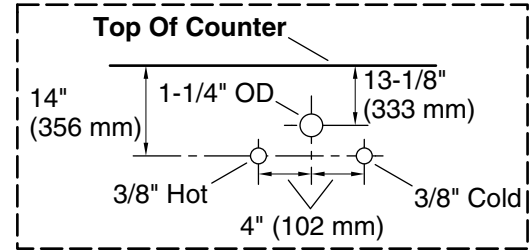

Waste Pipe Location Information