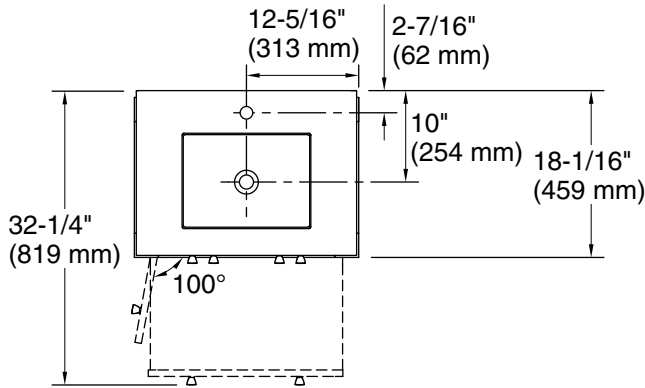

Waste Pipe Location Information