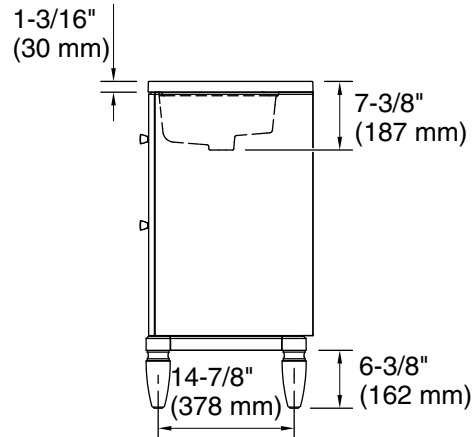

Technical Information

All product dimensions are nominal.

Notes

Install this product according to the installation instructions.