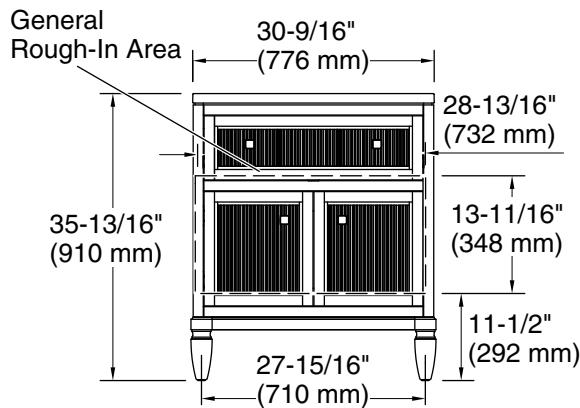

Features

- One full-extension 12-3/4" (325 mm) drawer with soft-close side-mount slides
- Three-way adjustable slow-close door hinges for easy cabinet access
- 18" (457 mm) cabinet interior provides ample storage space
- Finish-matched cabinet interior offers generous clearance for plumbing
- Customize your storage with optional accessories such as floor liners, drawer organizers, and perfectly sized containers (sold separately)

Technical Information

All product dimensions are nominal.

Notes

Install this product according to the installation instructions.