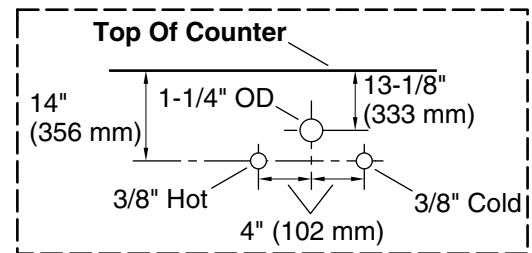

Features

- One full-extension 12-3/4" (325 mm) drawer with soft-close side-mount slides
- Three-way adjustable slow-close door hinges for easy cabinet access
- 18" (457 mm) cabinet interior provides ample storage space
- Finish-matched cabinet interior offers generous clearance for plumbing
- Customize your storage with optional accessories such as floor liners, drawer organizers, and perfectly sized containers (sold separately)

See website for detailed warranty information.

Available Colors/Finishes

Color tiles intended for reference only.

Color	Code	Description
-------	------	-------------

	0	White
	1WX	Slate Grey

Waste Pipe Location Information

Technical Information

All product dimensions are nominal.

Notes

Install this product according to the installation instructions.