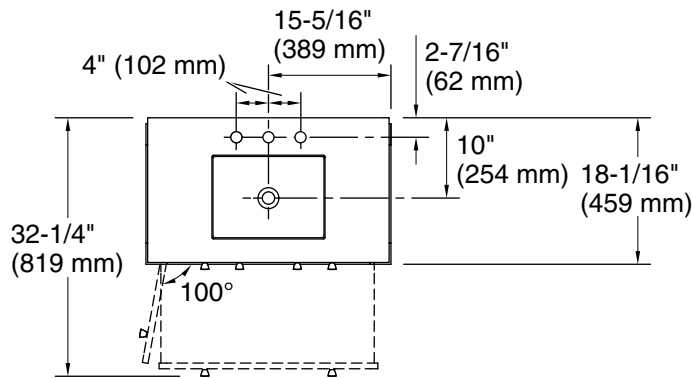

Waste Pipe Location Information