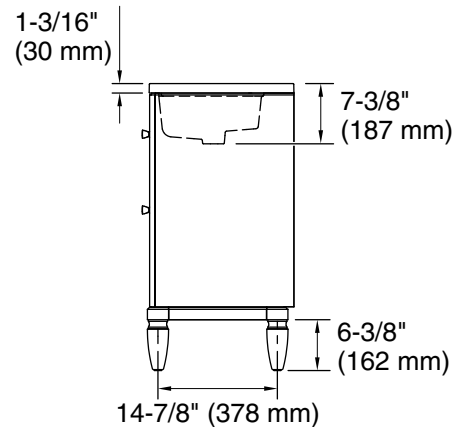

Features

- One full-extension 12-3/4" (325 mm) drawer with soft-close side-mount slides
- Three-way adjustable slow-close door hinges for easy cabinet access
- 18" (457 mm) cabinet interior provides ample storage space
- Finish-matched cabinet interior offers generous clearance for plumbing
- Customize your storage with optional accessories such as floor liners, drawer organizers, and perfectly sized containers (sold separately)

Technical Information

All product dimensions are nominal.

Notes

Install this product according to the installation instructions.