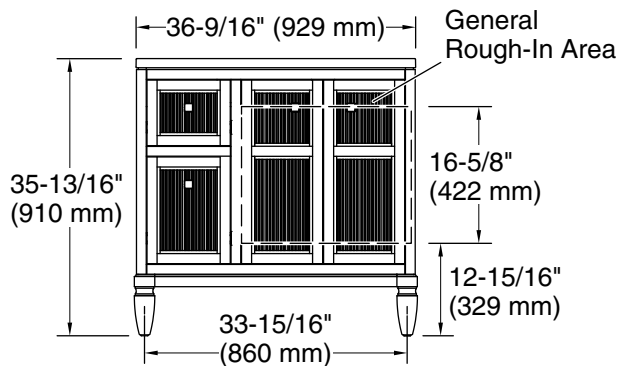

### Features

- Two full-extension 12-3/4" (325 mm) drawers with soft-close side-mount slides
- Three-way adjustable slow-close door hinges for easy cabinet access
- 18" (457 mm) cabinet interior provides ample storage space
- Finish-matched cabinet interior offers generous clearance for plumbing
- White quartz vanity top adds beauty and long-lasting durability
- Customize your storage with optional accessories such as floor liners, drawer organizers, and perfectly sized containers (sold separately)
- Brushed Nickel hardware included on the White and Slate Grey vanities

### Technical Information

All product dimensions are nominal.