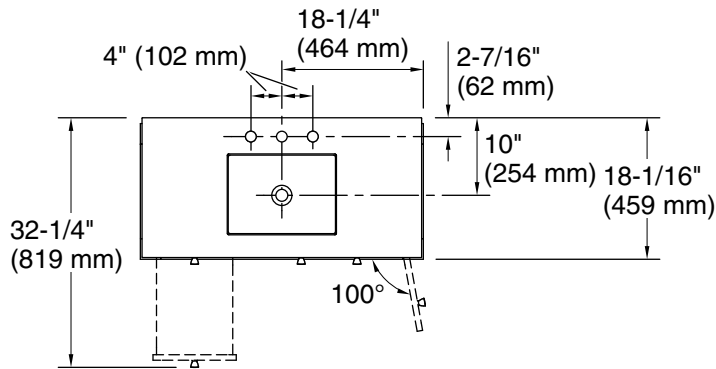

Waste Pipe Location Information