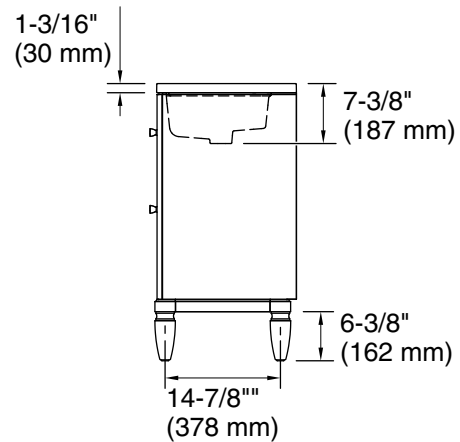

### Features

- Two full-extension 12-3/4" (325 mm) drawers with soft-close side-mount slides
- Three-way adjustable slow-close door hinges for easy cabinet access
- 18" (457 mm) cabinet interior provides ample storage space
- Finish-matched cabinet interior offers generous clearance for plumbing
- White quartz vanity top adds beauty and long-lasting durability
- Customize your storage with optional accessories such as floor liners, drawer organizers, and perfectly sized containers (sold separately)
- Brushed Nickel hardware included on the White and Slate Grey vanities

### Technical Information

All product dimensions are nominal.