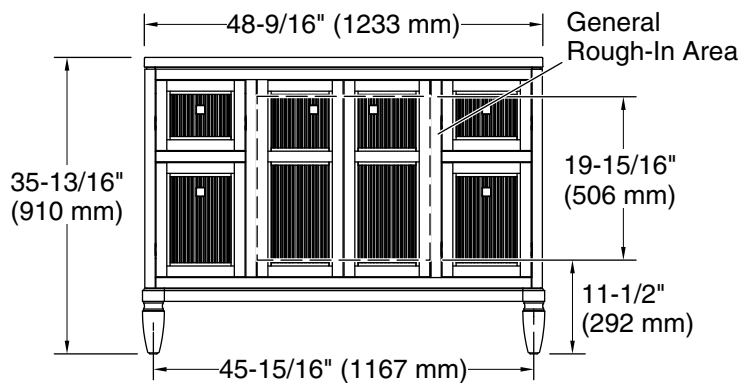

Technical Information

All product dimensions are nominal.

Notes

Install this product according to the installation instructions.