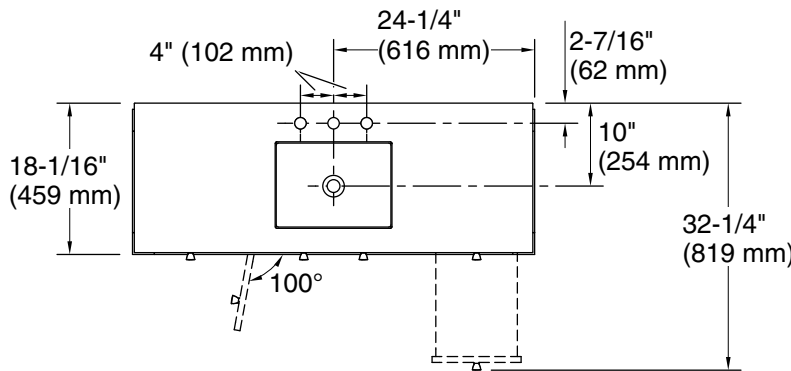

Waste Pipe Location Information