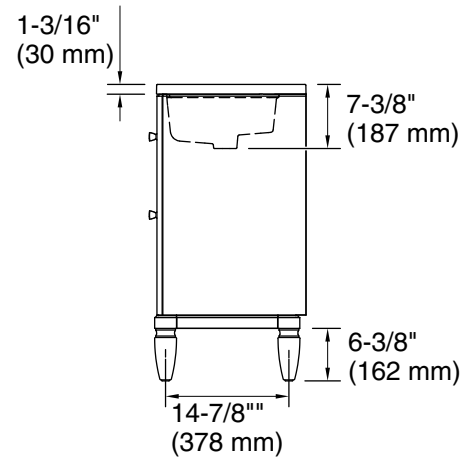

Technical Information

All product dimensions are nominal.

Notes

Install this product according to the installation instructions.