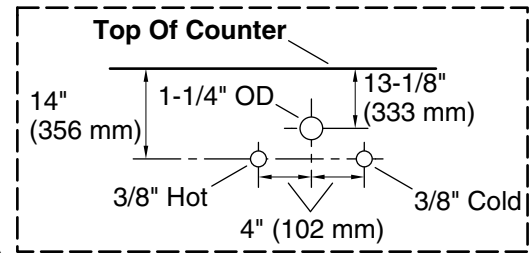

Waste Pipe Location Information