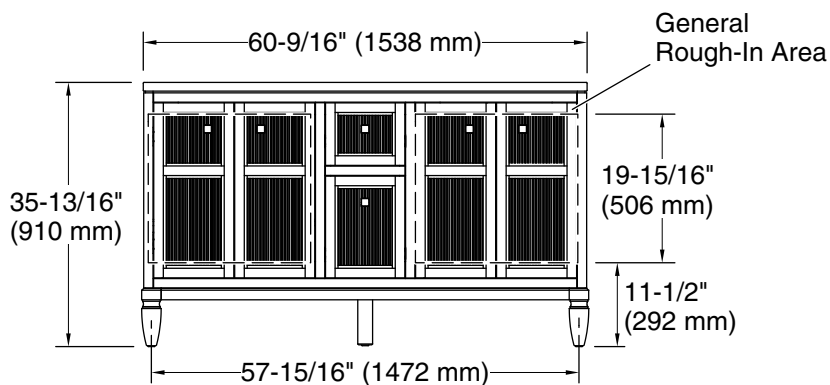

Technical Information

All product dimensions are nominal.

Notes

Install this product according to the installation instructions.