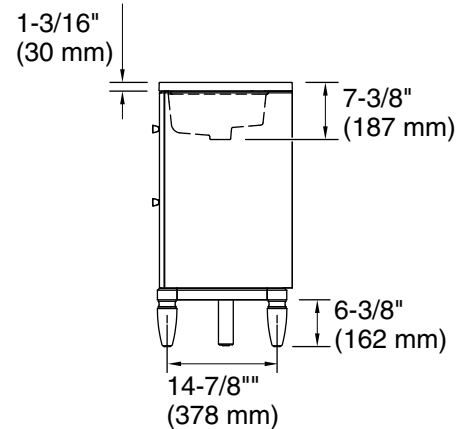

Technical Information

All product dimensions are nominal.

Notes

Install this product according to the installation instructions.