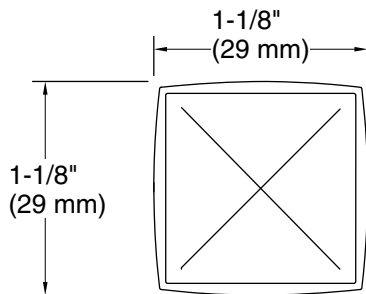

Technical Information

All product dimensions are nominal.

Material: Zinc

Notes

Install this product according to the installation instructions.