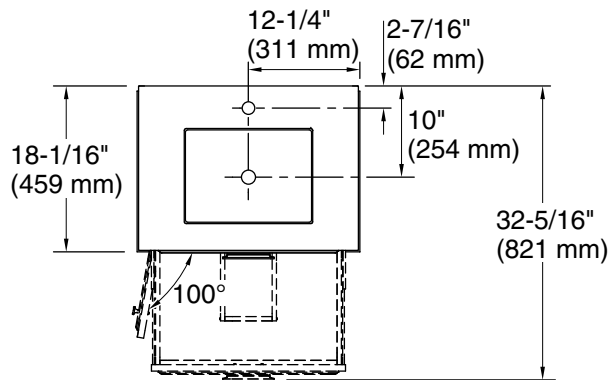

Waste Pipe Location Information