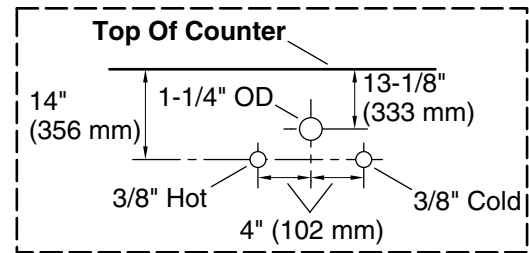

Waste Pipe Location Information