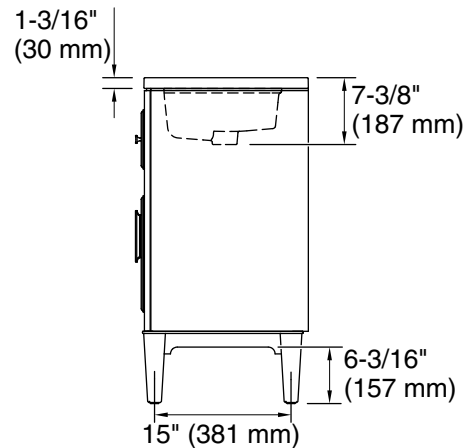

Technical Information

All product dimensions are nominal.

Notes

Install this product according to the installation instructions.