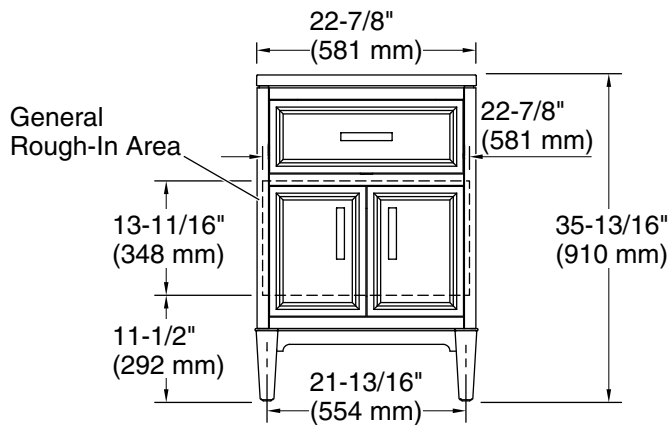

Technical Information

All product dimensions are nominal.

Notes

Install this product according to the installation instructions.