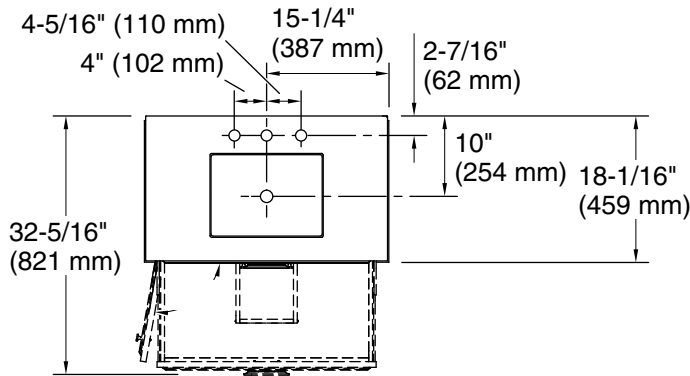

- K-25819 4" x 17.25" quartz side splash

Codes/Standards

ASME A112.19.2/CSA B45.1
EPA TSCA Title VI/CARB P2

KOHLER® One-Year Limited Warranty

See website for detailed warranty information.

Available Colors/Finishes

Color tiles intended for reference only.

Color	Code	Description
	0	White
	1WX	Slate Grey

Waste Pipe Location Information

Technical Information

All product dimensions are nominal.

Notes

Install this product according to the installation instructions.