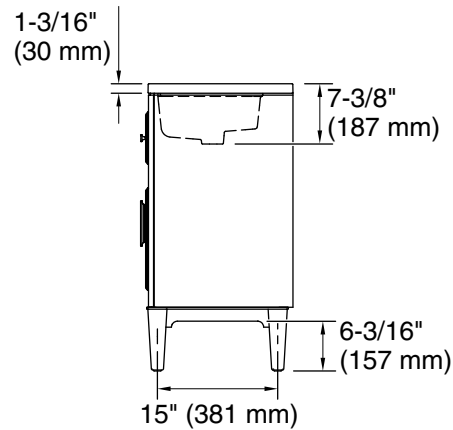

Features

- One full-extension 12-3/4" (325 mm) drawer with soft-close side-mount slides
- Three-way adjustable slow-close door hinges for easy cabinet access
- 18" (457 mm) cabinet interior provides ample storage space
- Finish-matched cabinet interior offers generous clearance for plumbing
- Customize your storage with optional accessories such as floor liners, drawer organizers, and perfectly sized containers (sold separately)
- Bianco Bella quartz vanity top adds beauty and long-lasting durability

- K-25819 4" x 17.25" quartz side splash

Codes/Standards

ASME A112.19.2/CSA B45.1
EPA TSCA Title VI/CARB P2

KOHLER® One-Year Limited Warranty

See website for detailed warranty information.

Available Colors/Finishes

Color tiles intended for reference only.

Color	Code	Description
	0	White
	1WX	Slate Grey

Waste Pipe Location Information

Technical Information

All product dimensions are nominal.

Notes

Install this product according to the installation instructions.