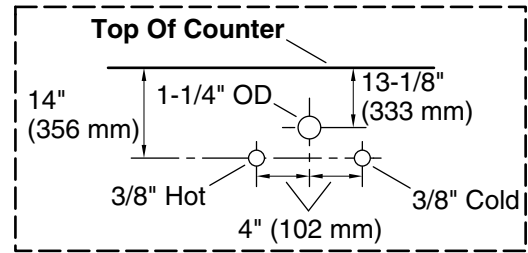

- K-25819 4" x 17.25" quartz side splash

Codes/Standards

ASME A112.19.2/CSA B45.1
EPA TSCA Title VI/CARB P2

KOHLER® One-Year Limited Warranty

See website for detailed warranty information.

Available Colors/Finishes

Color tiles intended for reference only.

Color	Code	Description
	0	White
	1WX	Slate Grey

Waste Pipe Location Information

Technical Information

All product dimensions are nominal.

Notes

Install this product according to the installation instructions.