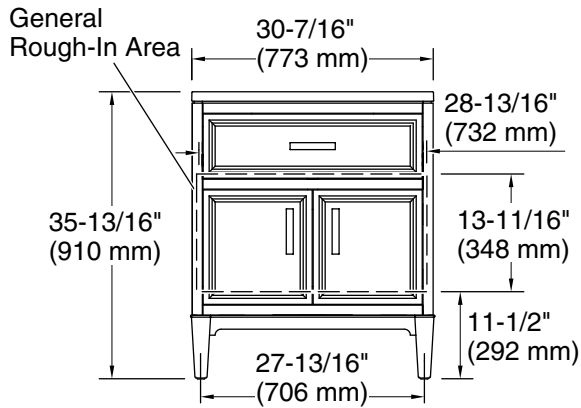

Features

- One full-extension 12-3/4" (325 mm) drawer with soft-close side-mount slides
- Three-way adjustable slow-close door hinges for easy cabinet access
- 18" (457 mm) cabinet interior provides ample storage space
- Finish-matched cabinet interior offers generous clearance for plumbing
- Customize your storage with optional accessories such as floor liners, drawer organizers, and perfectly sized containers (sold separately)
- Bianco Bella quartz vanity top adds beauty and long-lasting durability

Color tiles intended for reference only.

Color	Code	Description
	0	White
	1WX	Slate Grey

Waste Pipe Location Information

Technical Information

All product dimensions are nominal.

Notes

Install this product according to the installation instructions.