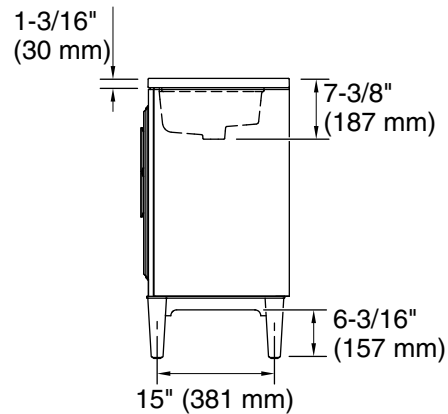

Technical Information

All product dimensions are nominal.

Notes

Install this product according to the installation instructions.