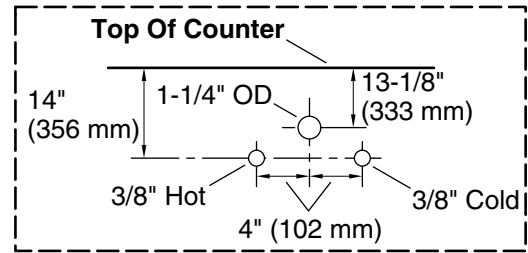

Waste Pipe Location Information