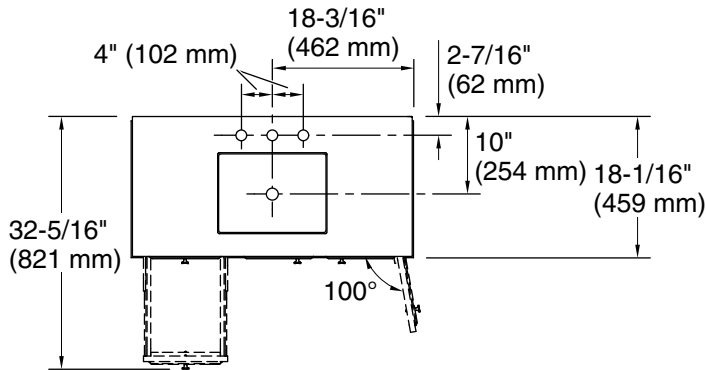

Waste Pipe Location Information