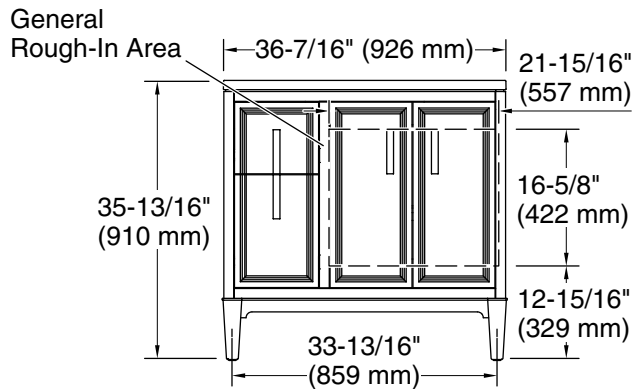

Technical Information

All product dimensions are nominal.

Notes

Install this product according to the installation instructions.