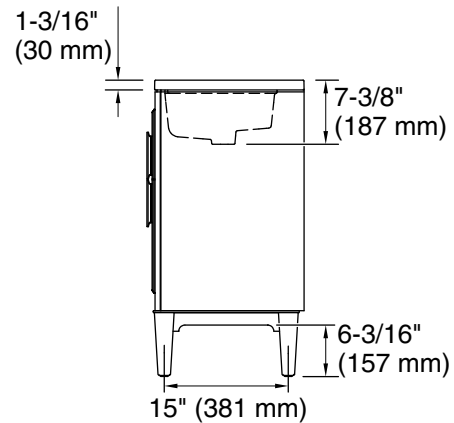

Technical Information

All product dimensions are nominal.

Notes

Install this product according to the installation instructions.