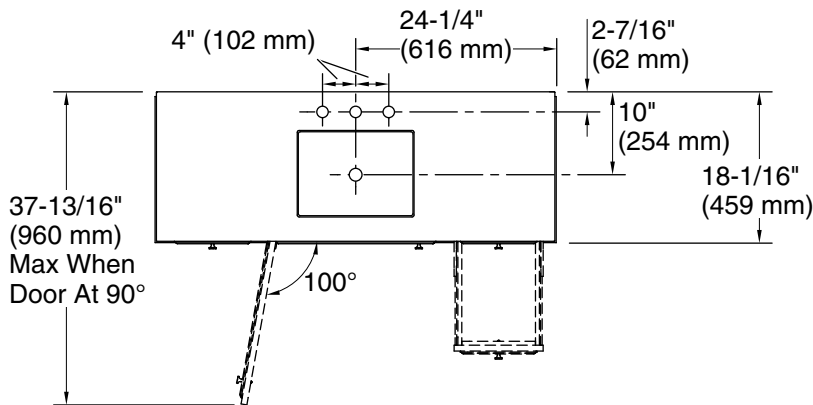

Waste Pipe Location Information