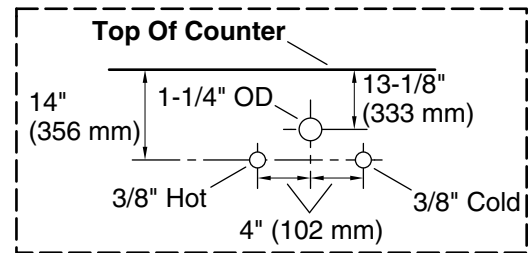

Waste Pipe Location Information