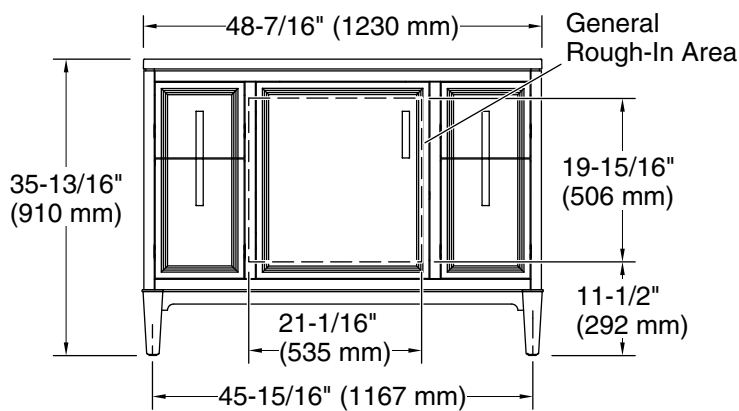

Technical Information

All product dimensions are nominal.

Notes

Install this product according to the installation instructions.