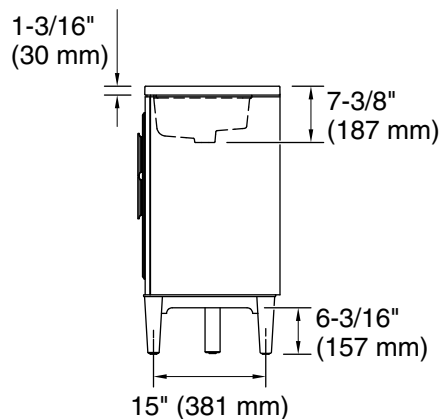

Technical Information

All product dimensions are nominal.

Notes

Install this product according to the installation instructions.