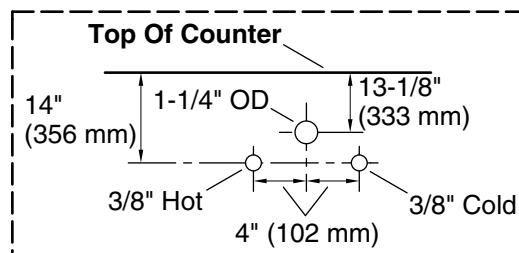

Waste Pipe Location Information