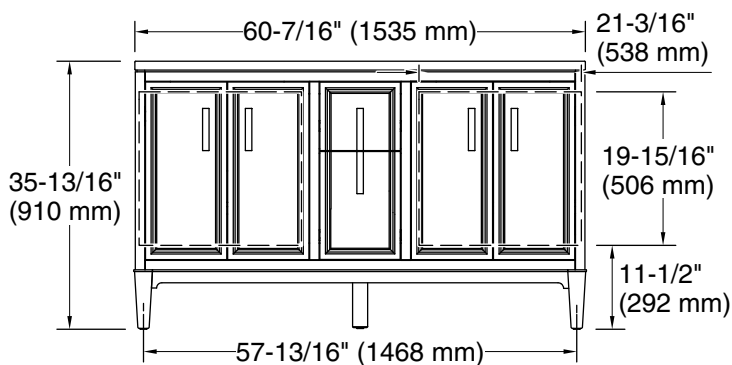

Technical Information

All product dimensions are nominal.

Notes

Install this product according to the installation instructions.