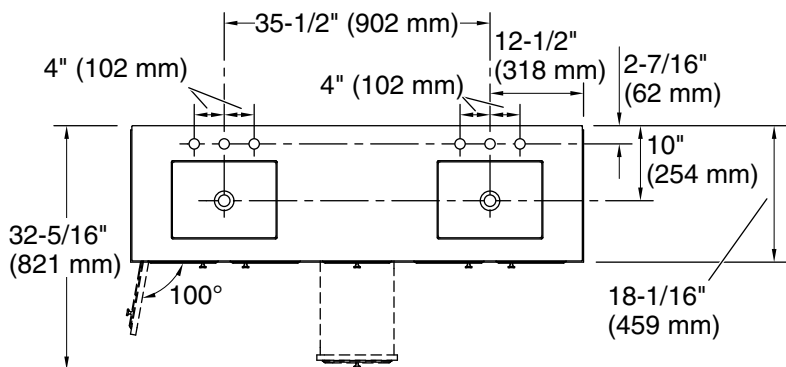

Waste Pipe Location Information