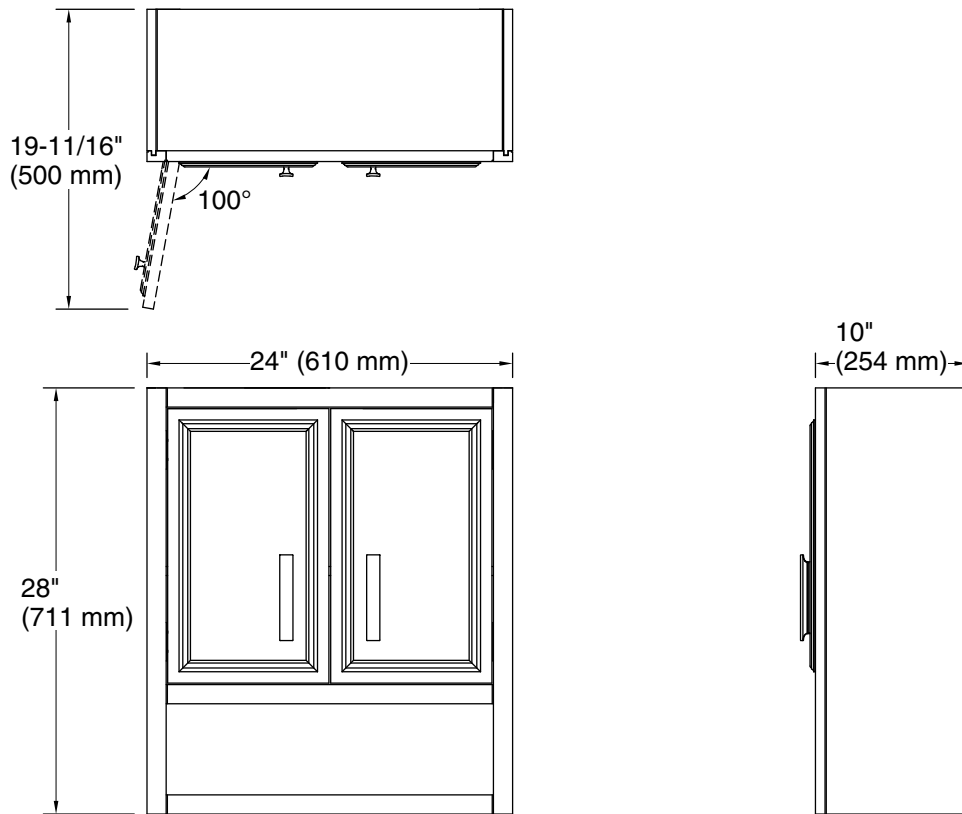

Technical Information

All product dimensions are nominal.

Notes

Install this product according to the installation instructions.