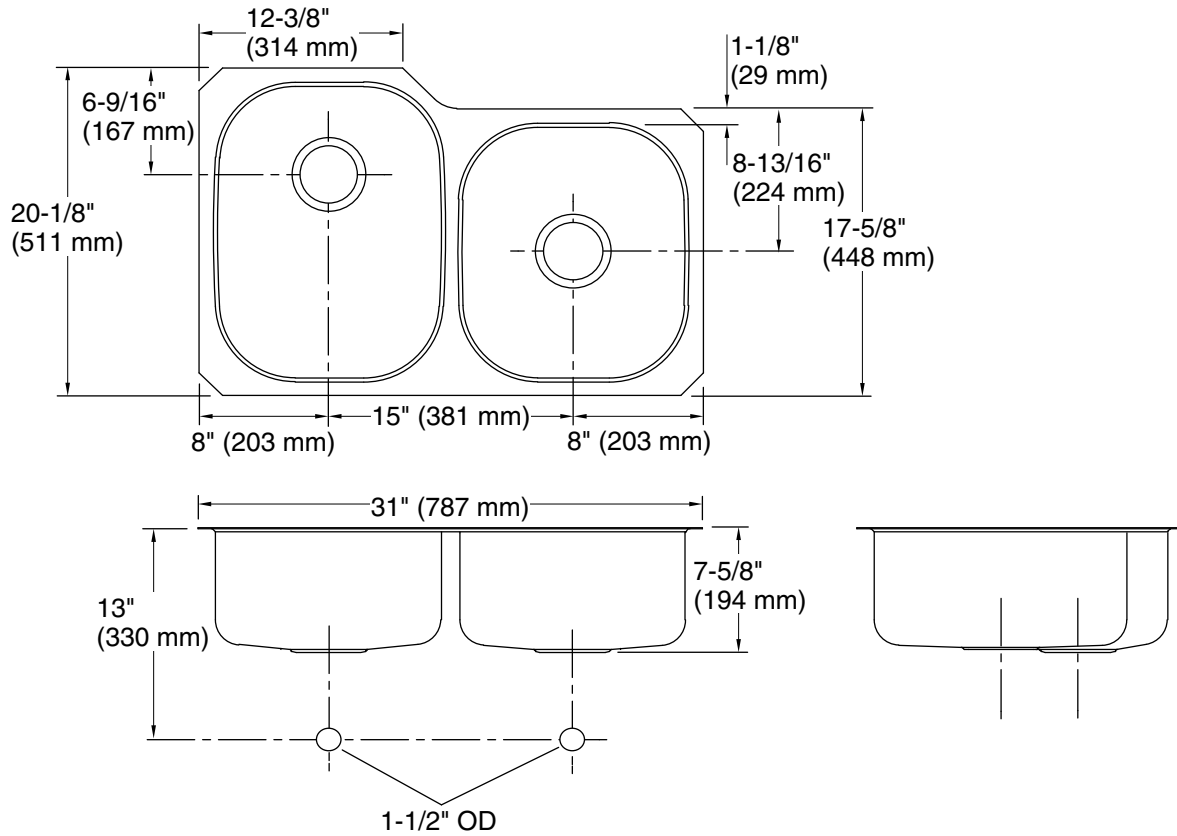

Undertone®

31" undermount double-bowl kitchen sink

K-3354

Features

- 36" minimum base cabinet width
- Large/medium bowls
- 7-1/2" (191 mm) depth
- Includes installation hardware

Material

- Premium 18-gauge stainless steel

See website for detailed warranty information.

Technical Information

All product dimensions are nominal.

Basin configuration: Large Bowl on Left

Min. base cabinet width: 36" (914 mm)

Bowl area (Right): Bowl depth: 7-1/2" (191 mm)

Drain hole: 3-5/8" (92 mm)

Template: 1040558-7, required, included

Notes

Install this product according to the installation instructions.