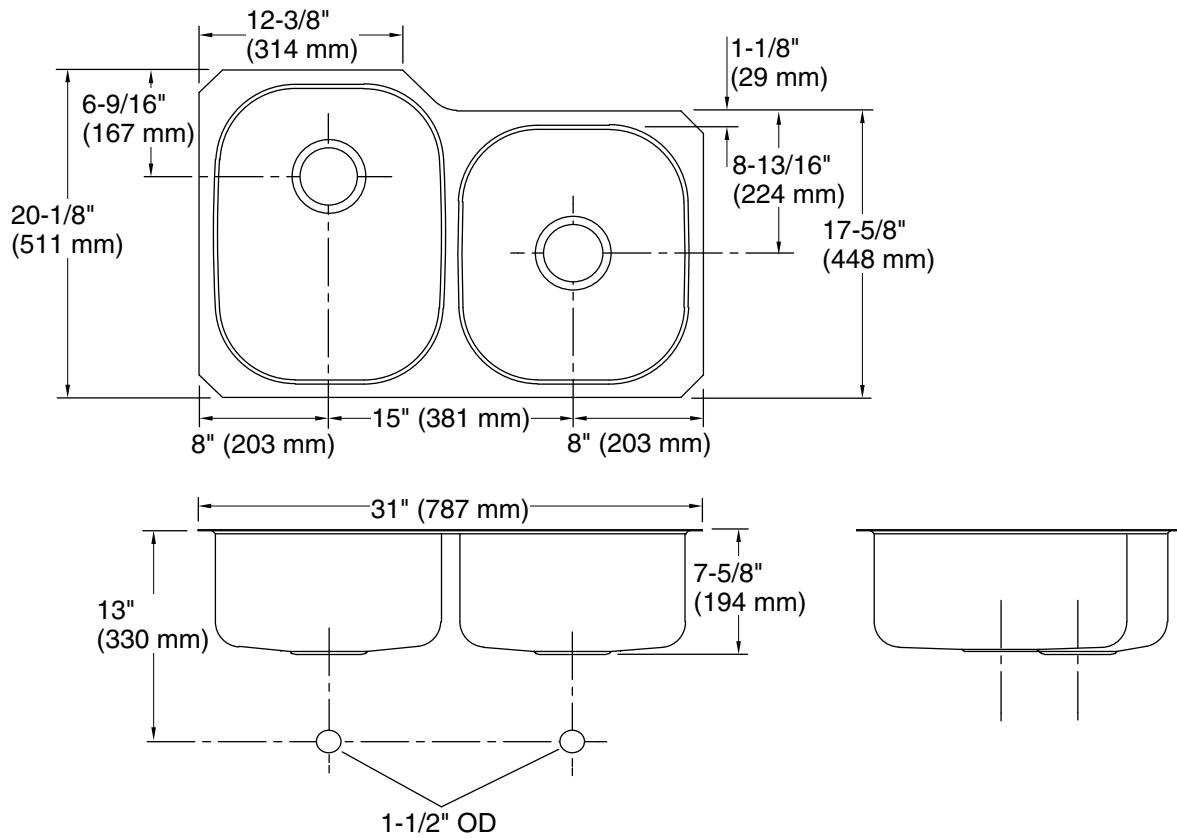

Undertone®
31" undermount double-bowl kitchen sink
K-3354

Features

- 36" minimum base cabinet width
- Large/medium bowls
- 7-1/2" (191 mm) depth
- Includes installation hardware

Material

- Premium 18-gauge stainless steel

Technical Information

All product dimensions are nominal.

Basin configuration: Large Bowl on Left

Min. base cabinet width: 36" (914 mm)

Bowl area (Right): Bowl depth: 7-1/2" (191 mm)

Drain hole: 3-5/8" (92 mm)