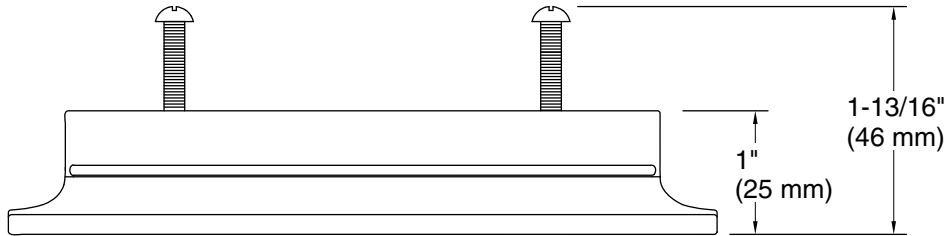

Technical Information

All product dimensions are nominal.

Material: Zinc