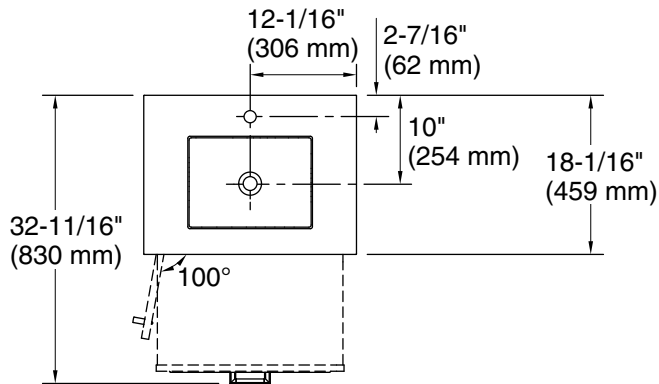

Waste Pipe Location Information