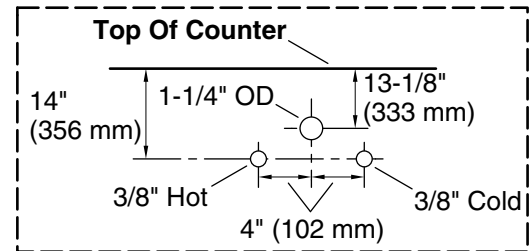

Waste Pipe Location Information