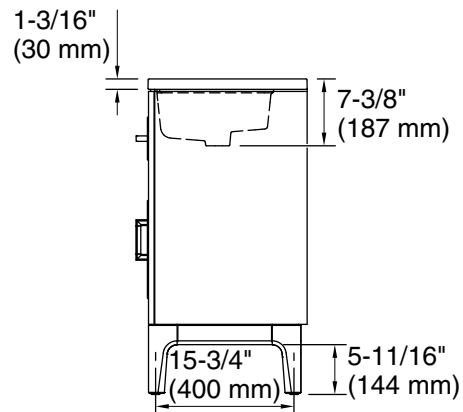

Technical Information

All product dimensions are nominal.

Notes

Install this product in accordance with the installation instructions.