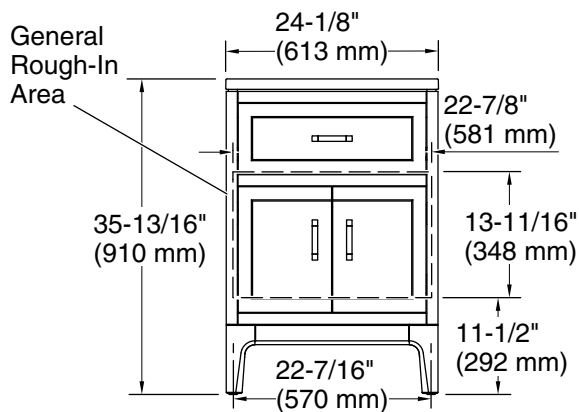

Technical Information

All product dimensions are nominal.

Notes

Install this product in accordance with the installation instructions.