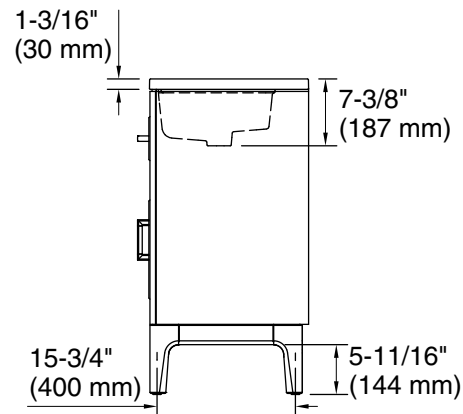

Features

- Set includes cabinet, precut quartz vanity top, sink, legs, and cabinet hardware
- One full-extension 12-3/4" (325 mm) drawer with soft-close side-mount slides
- Three-way adjustable slow-close door hinges for easy cabinet access
- 18" (457 mm) cabinet interior provides ample storage space
- Finish-matched cabinet interior offers generous clearance for plumbing
- White quartz vanity top adds beauty and long-lasting durability
- Customize your storage with optional accessories such as floor liners, drawer organizers, and perfectly sized containers (sold separately)
- 8" (203 mm) widespread faucet holes
- Brushed Nickel hardware included on the White and Atmos Grey vanities

Color	Code	Description
	0	White
	1WT	Mohair Grey

Waste Pipe Location Information

Technical Information

All product dimensions are nominal.

Notes

Install this product according to the installation instructions.