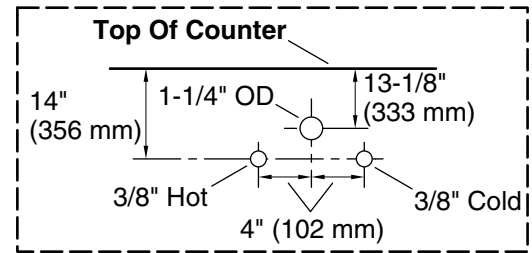

Color	Code	Description
	0	White
	1WT	Mohair Grey

Waste Pipe Location Information

Technical Information

All product dimensions are nominal.

Notes

Install this product according to the installation instructions.