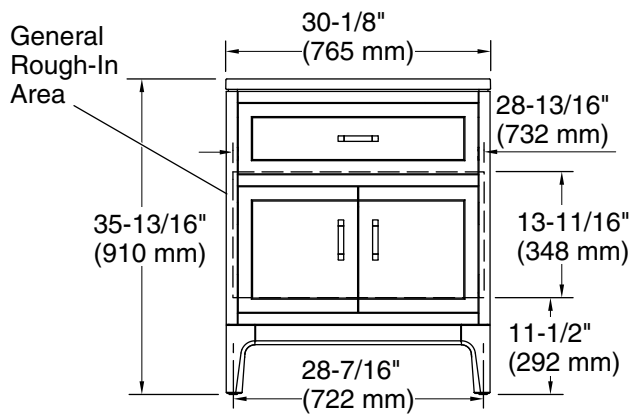

Features

- Set includes cabinet, precut quartz vanity top, sink, legs, and cabinet hardware
- One full-extension 12-3/4" (325 mm) drawer with soft-close side-mount slides
- Three-way adjustable slow-close door hinges for easy cabinet access
- 18" (457 mm) cabinet interior provides ample storage space
- Finish-matched cabinet interior offers generous clearance for plumbing
- White quartz vanity top adds beauty and long-lasting durability
- Customize your storage with optional accessories such as floor liners, drawer organizers, and perfectly sized containers (sold separately)
- 8" (203 mm) widespread faucet holes
- Brushed Nickel hardware included on the White and Atmos Grey vanities

Color	Code	Description
	0	White
	1WT	Mohair Grey

Waste Pipe Location Information

Technical Information

All product dimensions are nominal.

Notes

Install this product according to the installation instructions.