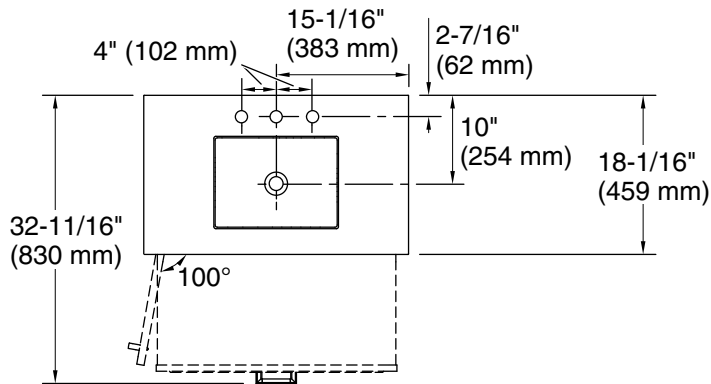

Color	Code	Description
	0	White
	1WT	Mohair Grey

Waste Pipe Location Information

Technical Information

All product dimensions are nominal.

Notes

Install this product according to the installation instructions.