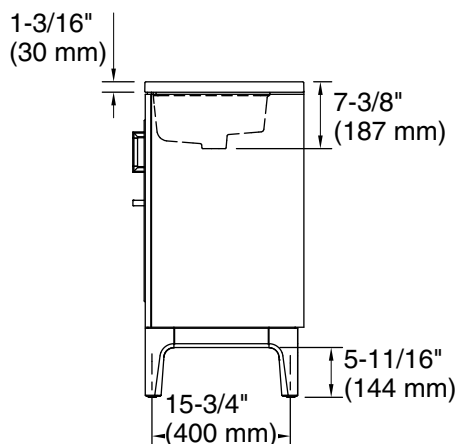

#### Features

- Four full-extension 12-3/4" (325 mm) drawers with soft-close side-mount slides
- Three-way adjustable slow-close door hinges for easy cabinet access
- 18" (457 mm) cabinet interior provides ample storage space
- Finish-matched cabinet interior offers generous clearance for plumbing
- White quartz vanity top adds beauty and long-lasting durability
- Customize your storage with optional accessories such as floor liners, drawer organizers, and perfectly sized containers (sold separately)
- Brushed Nickel hardware included on the White and Atmos Grey vanities

## Technical Information

All product dimensions are nominal.