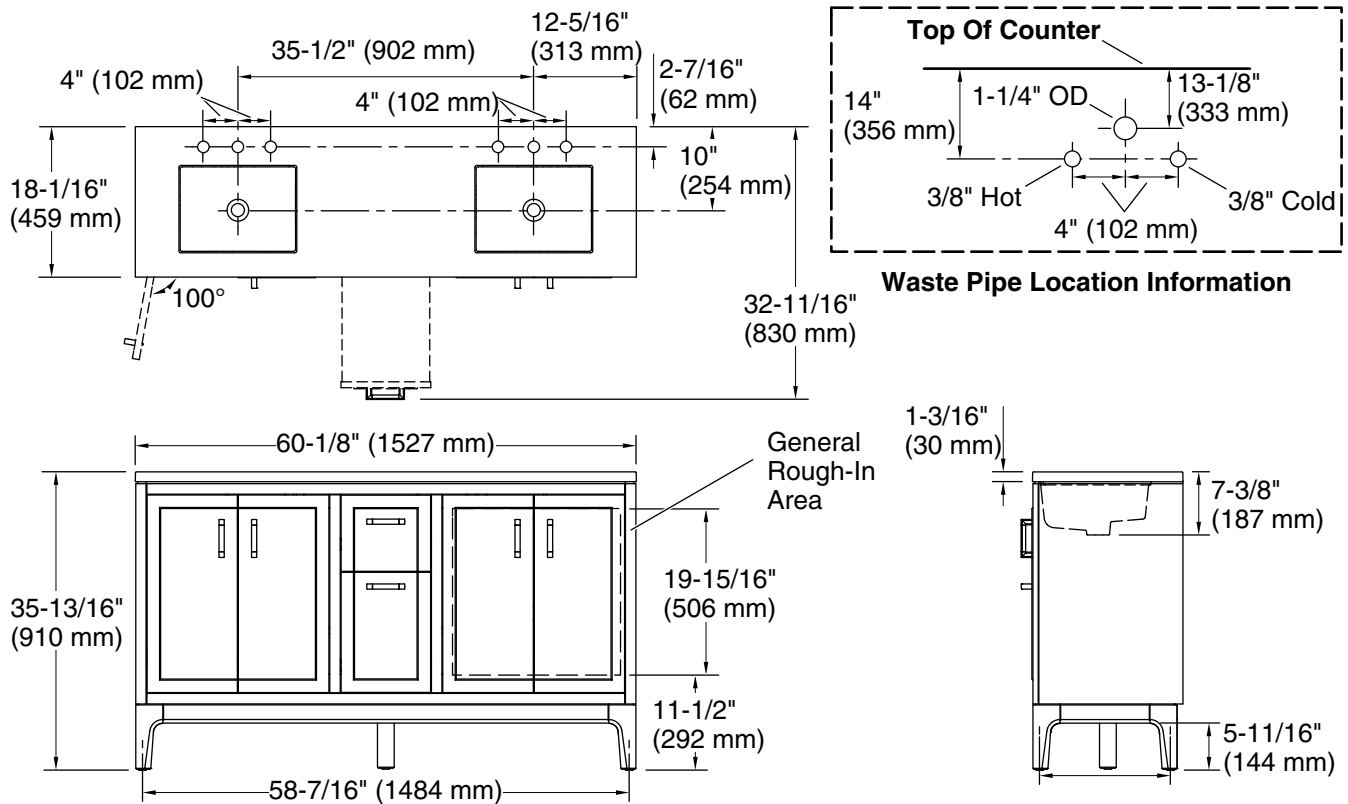

Features

- Set includes cabinet, precut quartz vanity top, sinks, legs, and cabinet hardware
- Two full-extension 12-3/4" (325 mm) drawers with soft-close side-mount slides
- Two 18" (457 mm) cabinet interior spaces provide ample storage
- Three-way adjustable slow-close door hinges for easy cabinet access
- Finish-matched cabinet interior offers generous clearance for plumbing
- Customize your storage with optional accessories such as floor liners, drawer organizers, and perfectly sized containers (sold separately)

Color	Code	Description
	0	White
	1WT	Mohair Grey

Technical Information

All product dimensions are nominal.

Notes

Install this product according to the installation instructions.